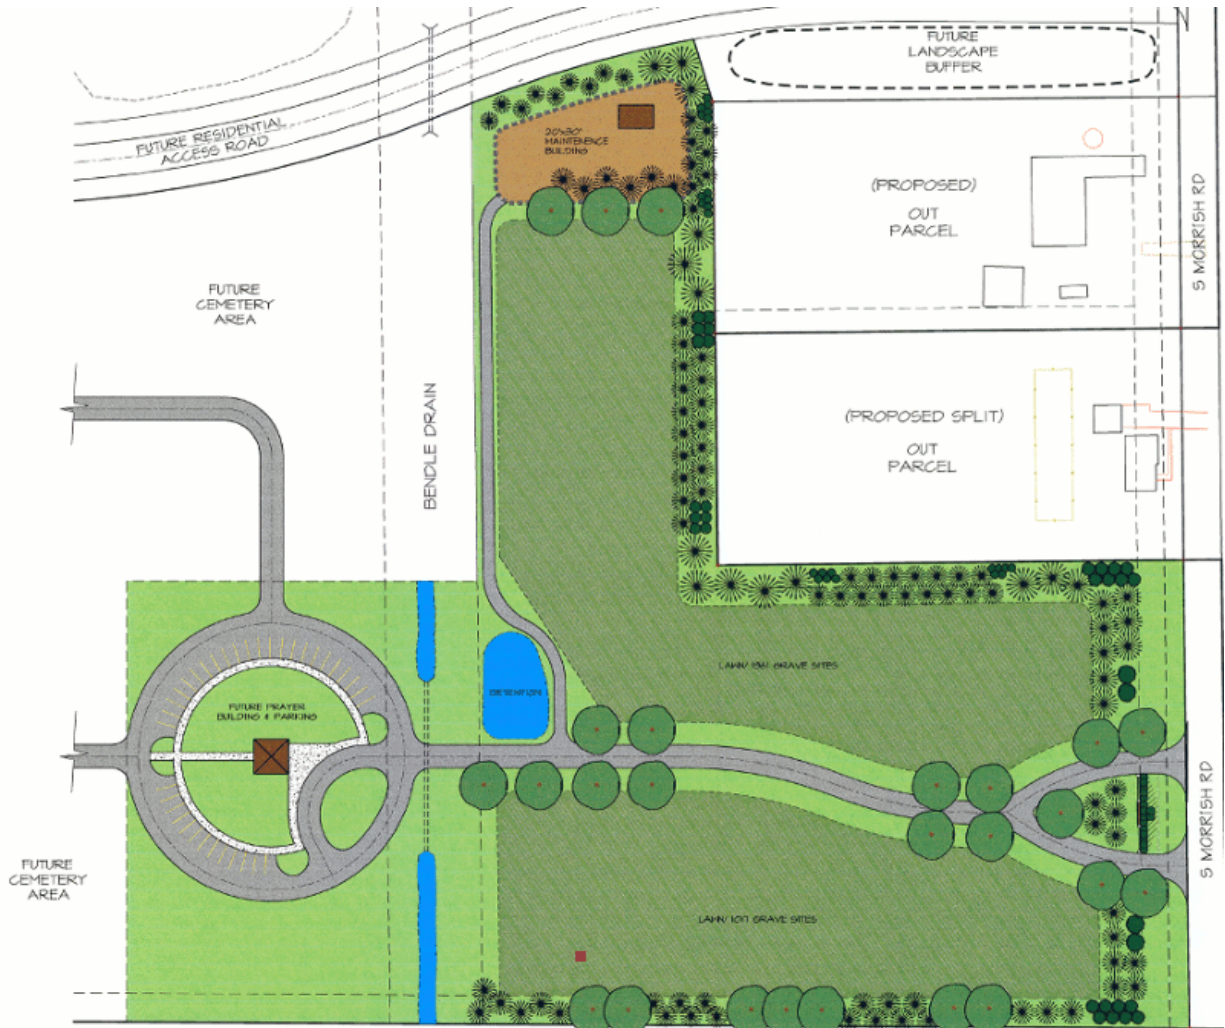

Site Location Map

Garden of Peace | Section A | Lot 074 | Site 0

EROL UCER

Vacant 043-0	Sana Miran 057-0	Vacant 072-0	Vacant 044-0	Vacant 045-0	William Shaw 046-0	Saira Dureshi 047-0
CHARLES MONTGOMERY 089-0	Maimoud Daraiseh 058-0	ABDUL FATTAH RASHDAN 073-0	Hasan Hamoudeh 059-0	Hasan Hamoudeh 059-0	Jamera Wood 060-0	Mohammed Kurdi 061-0
Vacant (sold) 106-0	Vacant 073-0	EROL UCER 074-0	EROL UCER 074-0	EROL UCER 074-0	ZAKIYAH SHAHEED 075-0	LASSINA DJIRE 076-0
Vacant 107-0	Layla EL-Fmr-ia Ibrahima 090-0	Thomas Lagle 091-0	Vacant (sold) 108-0	Vacant 109-0	CHRISTOPHER MORGAN 092-0	GEORGE HAKMID 093-0
Vacant (sold) 109-0	Vacant 107-0	Vacant 108-0	Vacant 109-0	Vacant 110-0	Vacant 109-0	Vacant 110-0