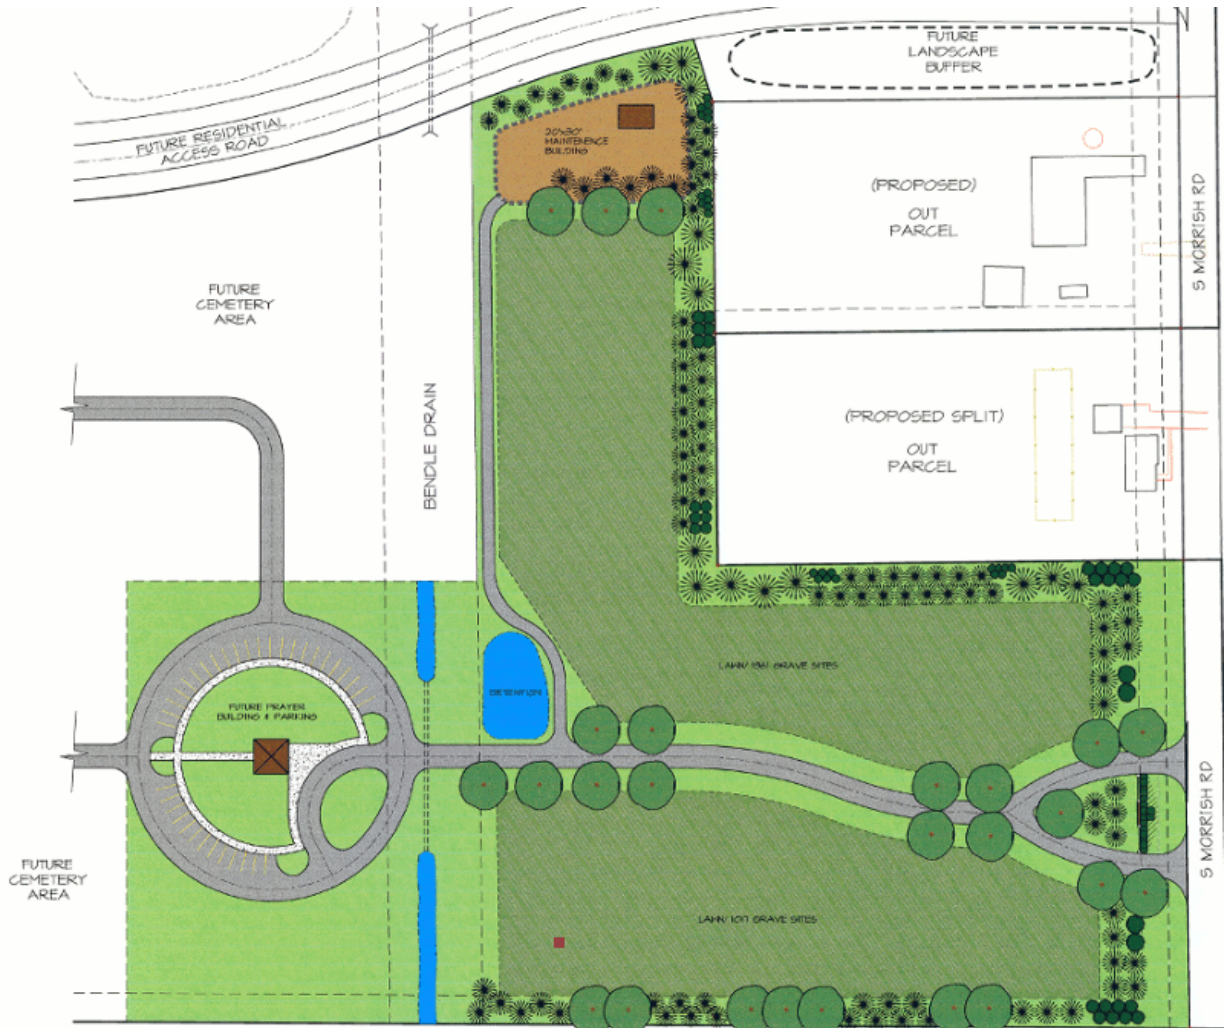

Site Location Map

Garden of Peace | Section A | Lot 061 | Site 0

Mohammed Ahmed Kurdi

Leena Mohammed 039-0	Vacant 045-0	Hasan Hammoudeh 059-0	EROL UCER 074-0	Thomas Nagle 091-0	Vacant 094-0	BRIAN GREEN 095-0
Vacant 084-0	William Shaw 046-0	Jamera blood 060-0	ZAKIYAH SHAHEED 075-0	CHRISTOPHER MORGAN 092-0	Vacant 094-0	BRIAN GREEN 095-0
Ali Saaba 035-0	Saira Qureshi 047-0	Mohammed Kurdi 061-0	LASSINA DJIRE 076-0	GEORGE HAMID 093-0	Vacant 094-0	BRIAN GREEN 095-0
Ibrahim DhuL-Qarneyn 036-0	Vacant (sold) 048-0	Hossni'eh Rahmouni 062-0	Eric Brown 077-0	Vacant 094-0	Vacant 094-0	BRIAN GREEN 095-0
Akeem Easterling 037-0	Maserah Jaacuni 049-0	Saif Abdallah 063-0	MendeL Poole 078-0	Vacant 094-0	Vacant 094-0	BRIAN GREEN 095-0