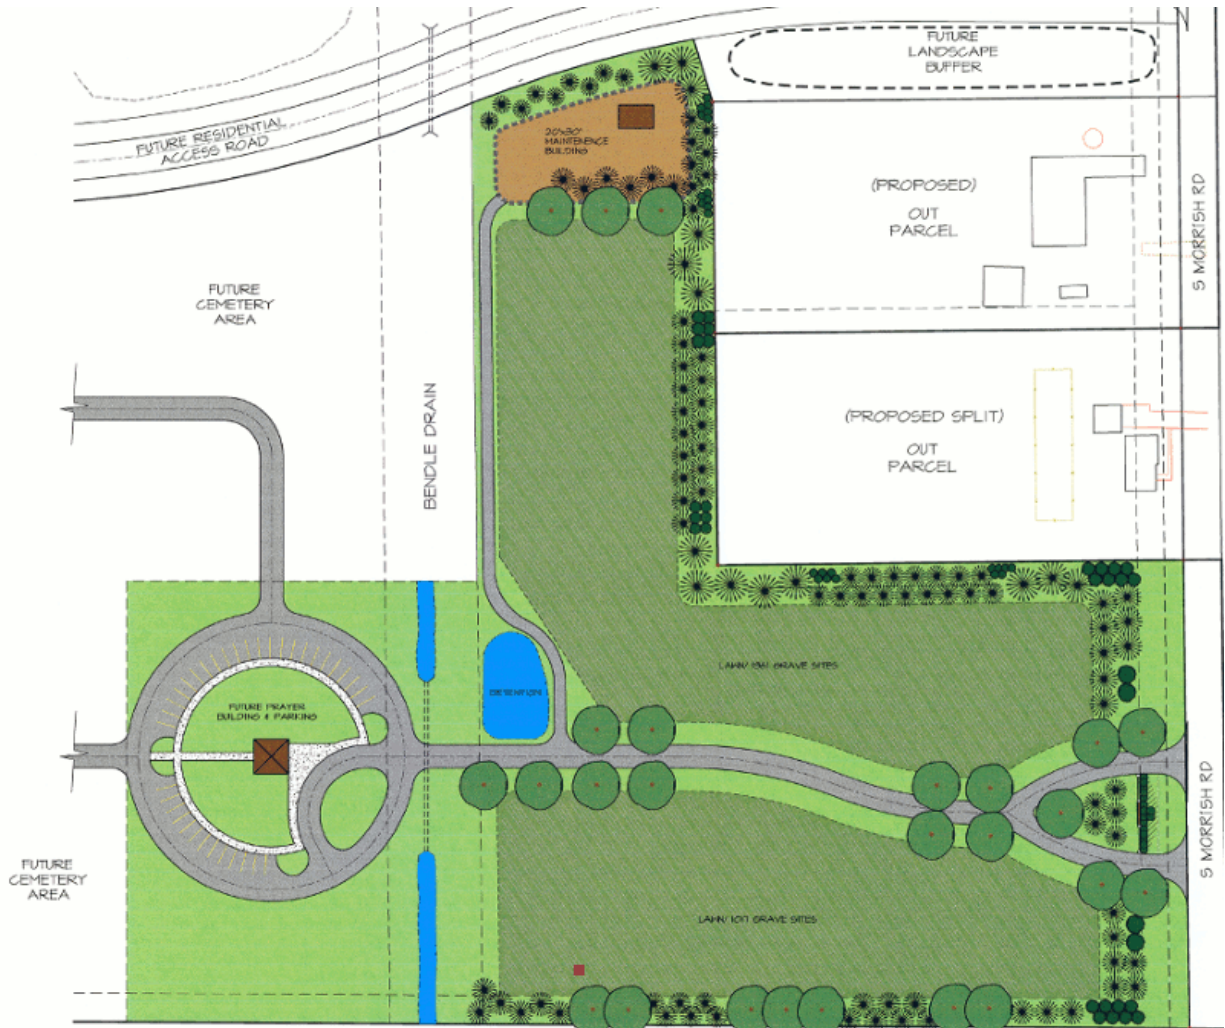

Site Location Map

Garden of Peace | Section A | Lot 058 | Site 0

Mahmoud B Daraiseh

Vacant 032-0	Leena Mohammed 038-0	Vacant 034-0	Vacant 043-0	Yamama Alrefai 056-0
Vacant 044-0	Vacant 045-0	William Shaw 046-0	Vacant 072-0	Vacant 071-0
Mahmoud Daraiseh 058-0	Hasan Hammoudeh 059-0	Jamera Wood 060-0	Sana Miran 057-0	Khatija Gopalani 088-0
ABDUL FATTAH RASHIDAN 073-0	EROL LICER 074-0	ZAKIYYAH SHARHEED 075-0	Vacant 089-0	Vacant 091-0
Layla El-Amr-leea Ibrahimi 090-0	Thomas MagLe 091-0	CHRISTOPHER MORGAN 092-0	CHARLES MONTGOMERY 089-0	