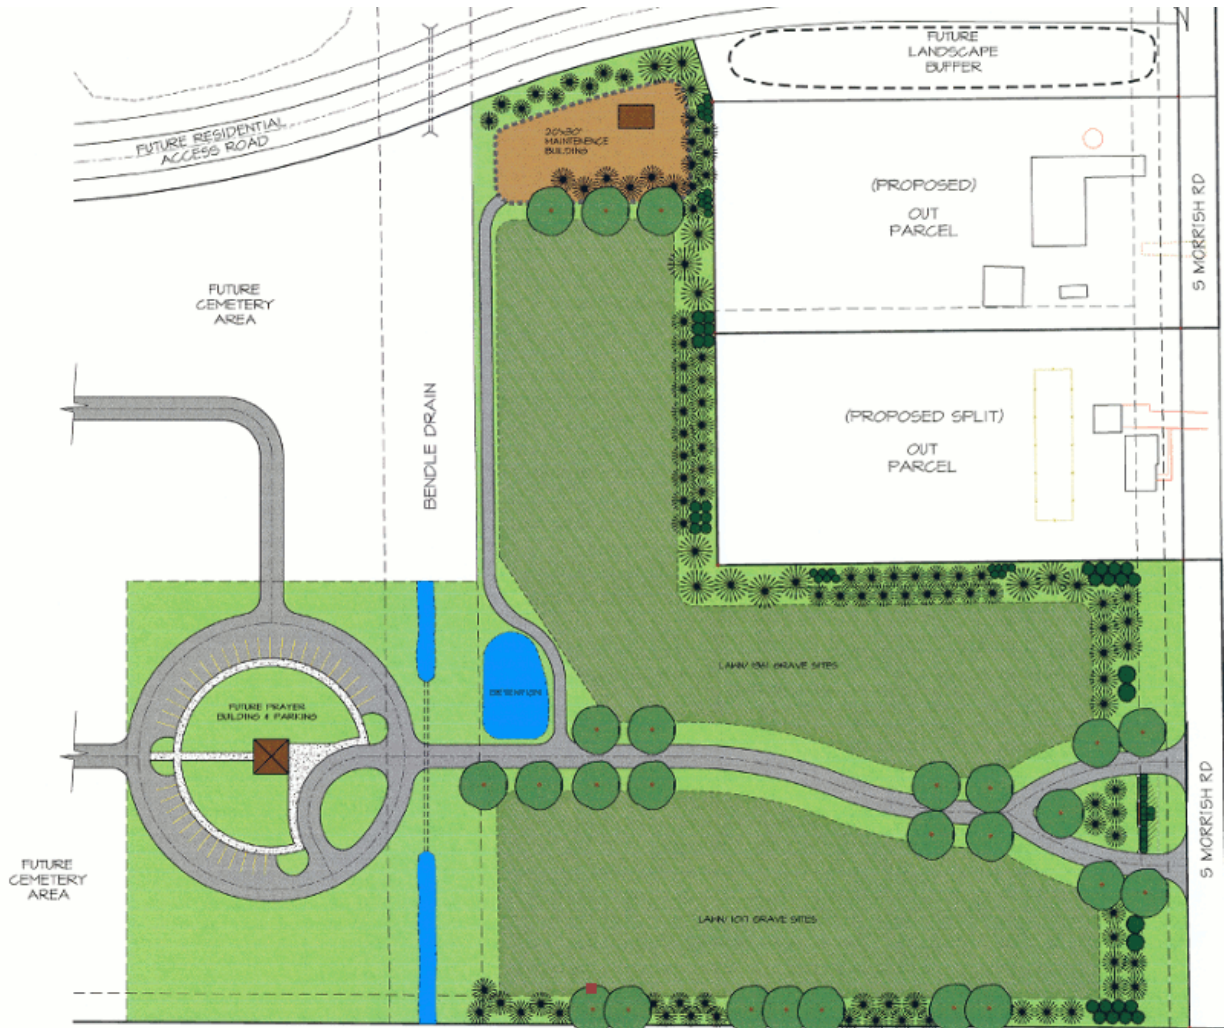

Site Location Map

Garden of Peace | Section A | Lot 056 | Site 0

Yamama Alrefai

Vacant 032-0	Vacant 044-0	Mahmoud Daraiseh 058-0	ABDUL FATTAH RASHDAN 073-0	Layla EL-Ram-lee Ibrah 090-0
Vacant 043-0	Sana Miran 057-0	Vacant 072-0	CHARLES MONTGOMERY 089-0	
	Yamama Alrefai 055-0	Vacant 071-0	Khatija Gopalani 088-0	
			Vacant 087-0	