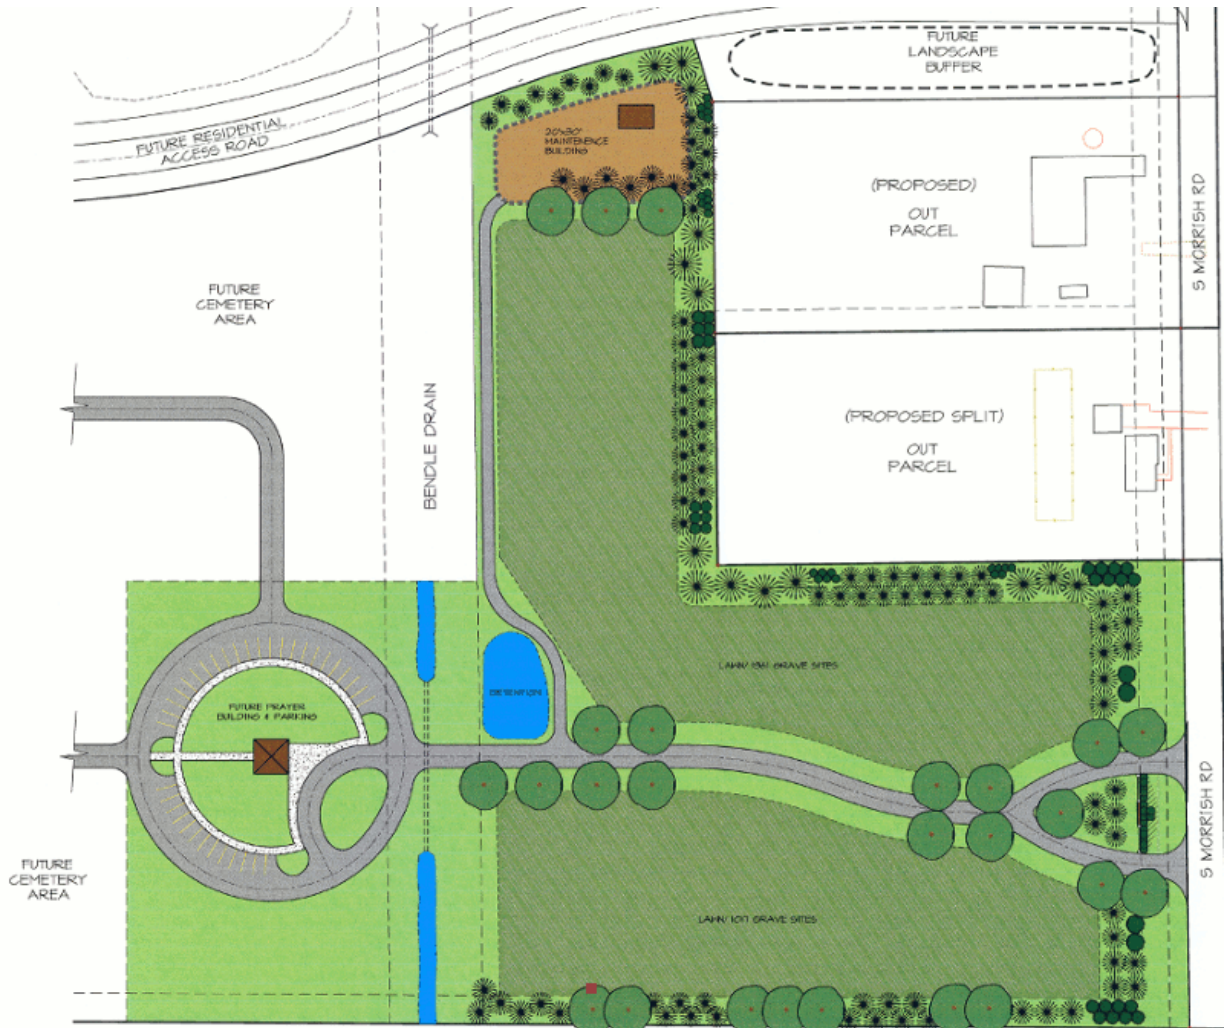

Site Location Map

Garden of Peace | Section A | Lot 056 | Site 0

Yamama Alrefai

Vacant 032-0	Vacant 044-0	Mahmoud Daraiseh 058-0	ABDUL FATTAH RASHDAN 073-0	Layla EL-Ram-lee Ibrah 090-0
Vacant 043-0	Sana Miran 057-0	Vacant 072-0	CHARLES MONTGOMERY 089-0	
	Yamama Alrefai 055-0	Vacant 071-0	Khatija Gopalani 088-0	
				Vacant 087-0