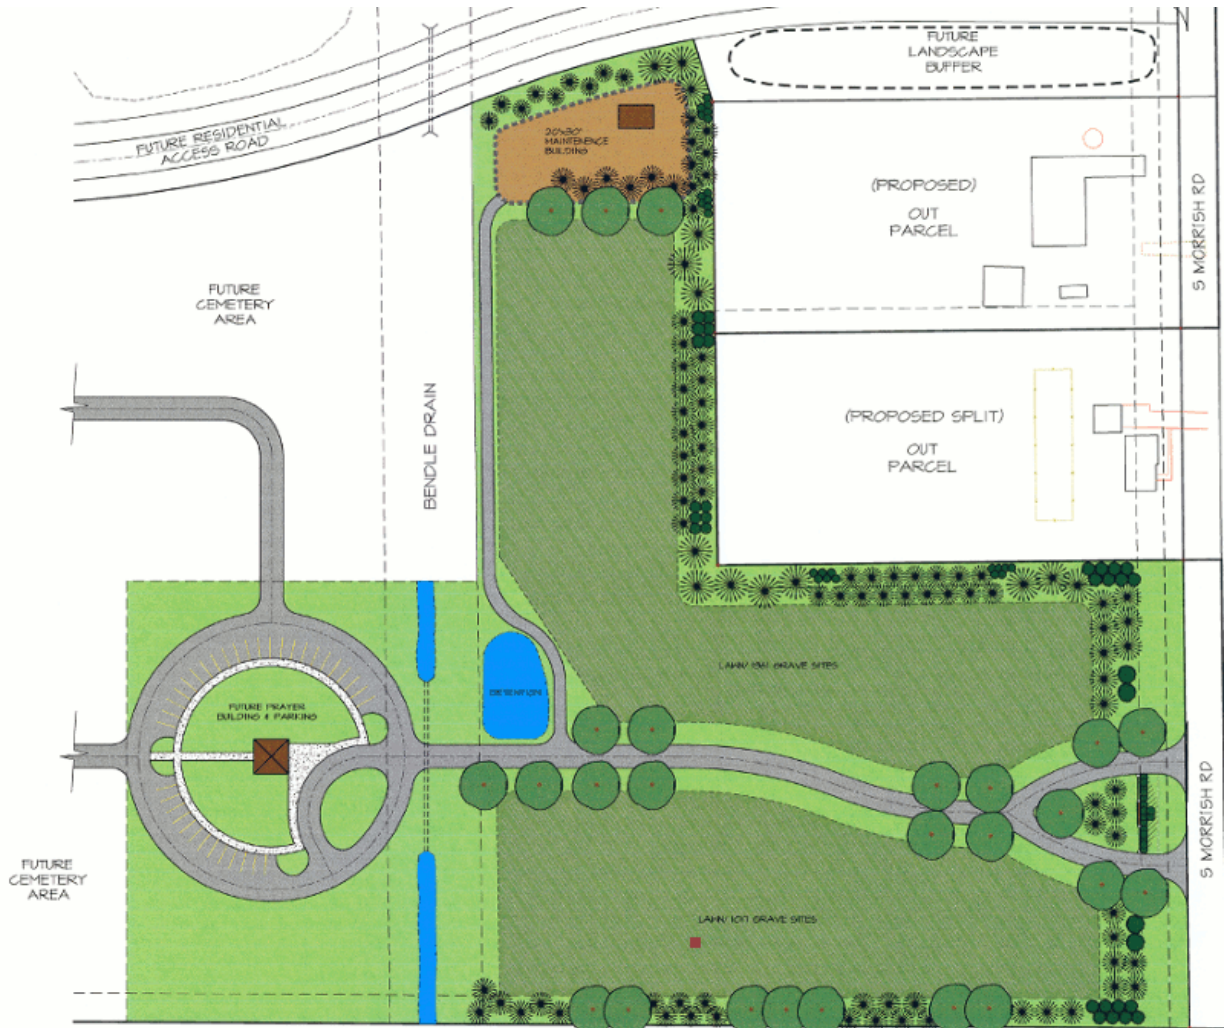

Site Location Map

Garden of Peace | Section A | Lot 250 | Site 0
Saud Altaie

Vacant (sold) 215-0	Vacant (sold) 231-0	Vacant (sold) 248-0	Vacant (sold) 265-0	Vacant (sold) 289-0
Vacant (sold) 216-0	Vacant (sold) 232-0	Vacant (sold) 249-0	Vacant (sold) 266-0	Vacant (sold) 284-0
Fekrat Chams-Eddin 217-0	Vacant (sold) 233-0	Saud Altaie 250-0	Vacant (sold) 267-0	Vacant (sold) 285-0
Vacant (sold) 218-0	Vacant (sold) 234-0	Mahmoud Haydar 251-0	Vacant (sold) 268-0	Vacant (sold) 286-0
Vacant (sold) 219-0	Vacant 235-0	Vacant (sold) 252-0	Vacant (sold) 269-0	Vacant (sold) 287-0