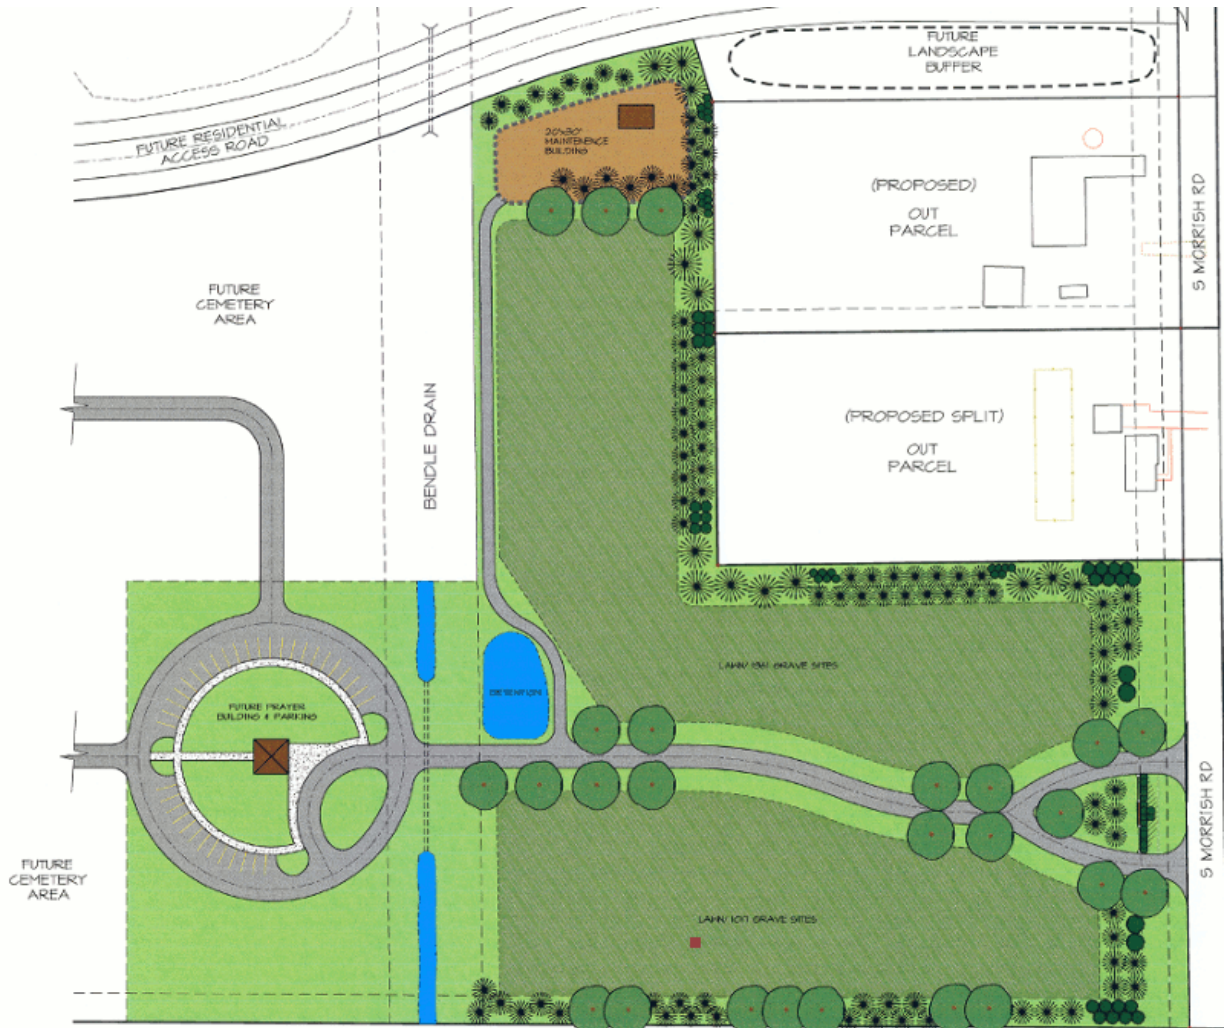

# Site Location Map

Garden of Peace | Section A | Lot 250 | Site 0  
Saud Altaie

Vacant (sold) 215-0	Vacant (sold) 231-0	Vacant (sold) 248-0	Vacant (sold) 265-0	Vacant (sold) 289-0
Vacant (sold) 216-0	Vacant (sold) 232-0	Vacant (sold) 249-0	Vacant (sold) 266-0	Vacant (sold) 284-0
Fekrat Chams-Eddin 217-0	Vacant (sold) 233-0	<b>Saud Altaie 250-0</b>	Vacant (sold) 267-0	Vacant (sold) 285-0
Vacant (sold) 218-0	Vacant (sold) 234-0	Mahmoud Haydar 251-0	Vacant (sold) 268-0	Vacant (sold) 286-0
Vacant (sold) 219-0	Vacant 235-0	Vacant (sold) 252-0	Vacant (sold) 269-0	Vacant (sold) 287-0