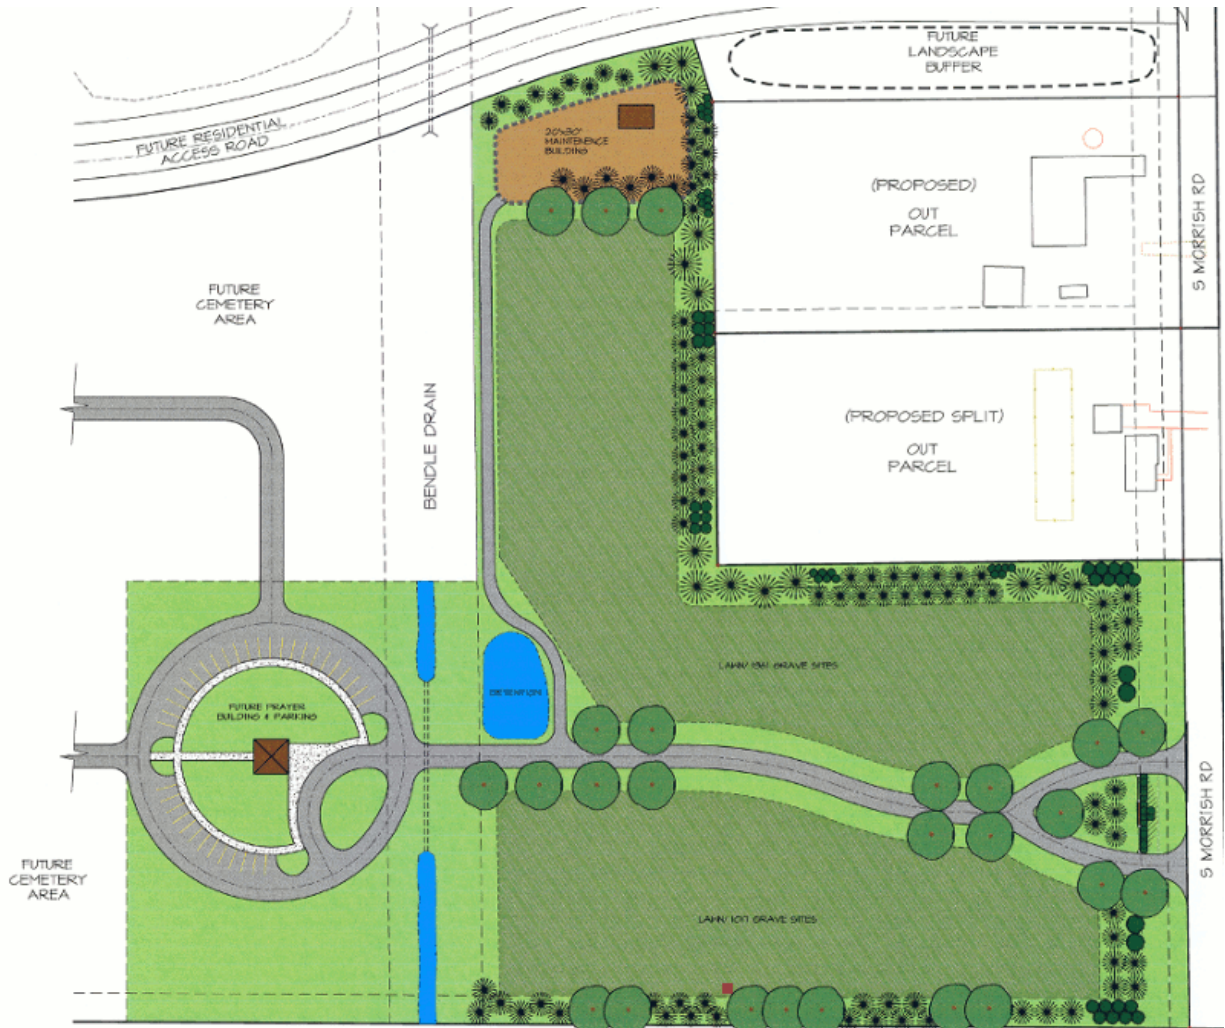

Site Location Map

Garden of Peace | Section A | Lot 245 | Site 0

Ramez Tuleimat

Vacant (sold) 213-0	Vacant (sold) 214-0	Vacant (sold) 229-0	Vacant (sold) 245-0	Vacant (sold) 263-0	Vacant (sold) 281-0
Vacant (sold) 219-0	Vacant (sold) 220-0	Vacant (sold) 246-0	Ramez Tuleimat 245-0	Vacant (sold) 264-0	Vacant (sold) 282-0
Vacant (sold) 229-0	Vacant (sold) 247-0	Vacant (sold) 262-0	Mohamad Rabah 262-0	Vacant (sold) 280-0	Vacant (sold) 279-0