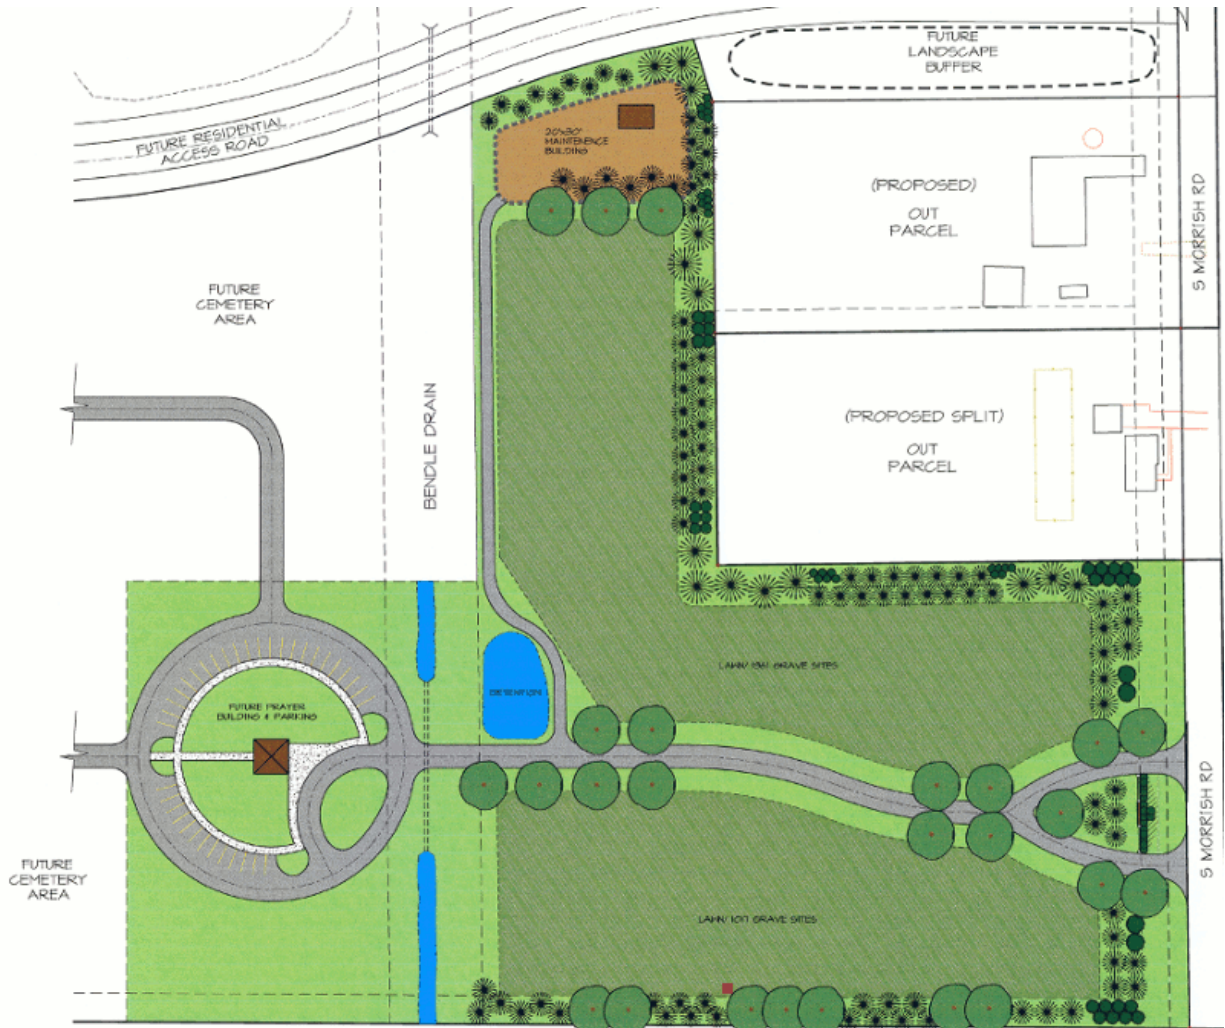

Site Location Map

Garden of Peace | Section A | Lot 245 | Site 0

Ramez Tuleimat

Vacant (sold) 213-0	Vacant (sold) 214-0	Vacant (sold) 229-0	Vacant (sold) 245-0	Vacant (sold) 263-0	Vacant (sold) 281-0
Vacant (sold) 219-0	Vacant (sold) 220-0	Vacant (sold) 246-0	Ramez Tuleimat 245-0	Vacant (sold) 264-0	Vacant (sold) 282-0
Vacant (sold) 229-0	Vacant (sold) 247-0	Vacant (sold) 262-0	Mohamad Rebah 262-0	Vacant (sold) 280-0	Vacant (sold) 279-0