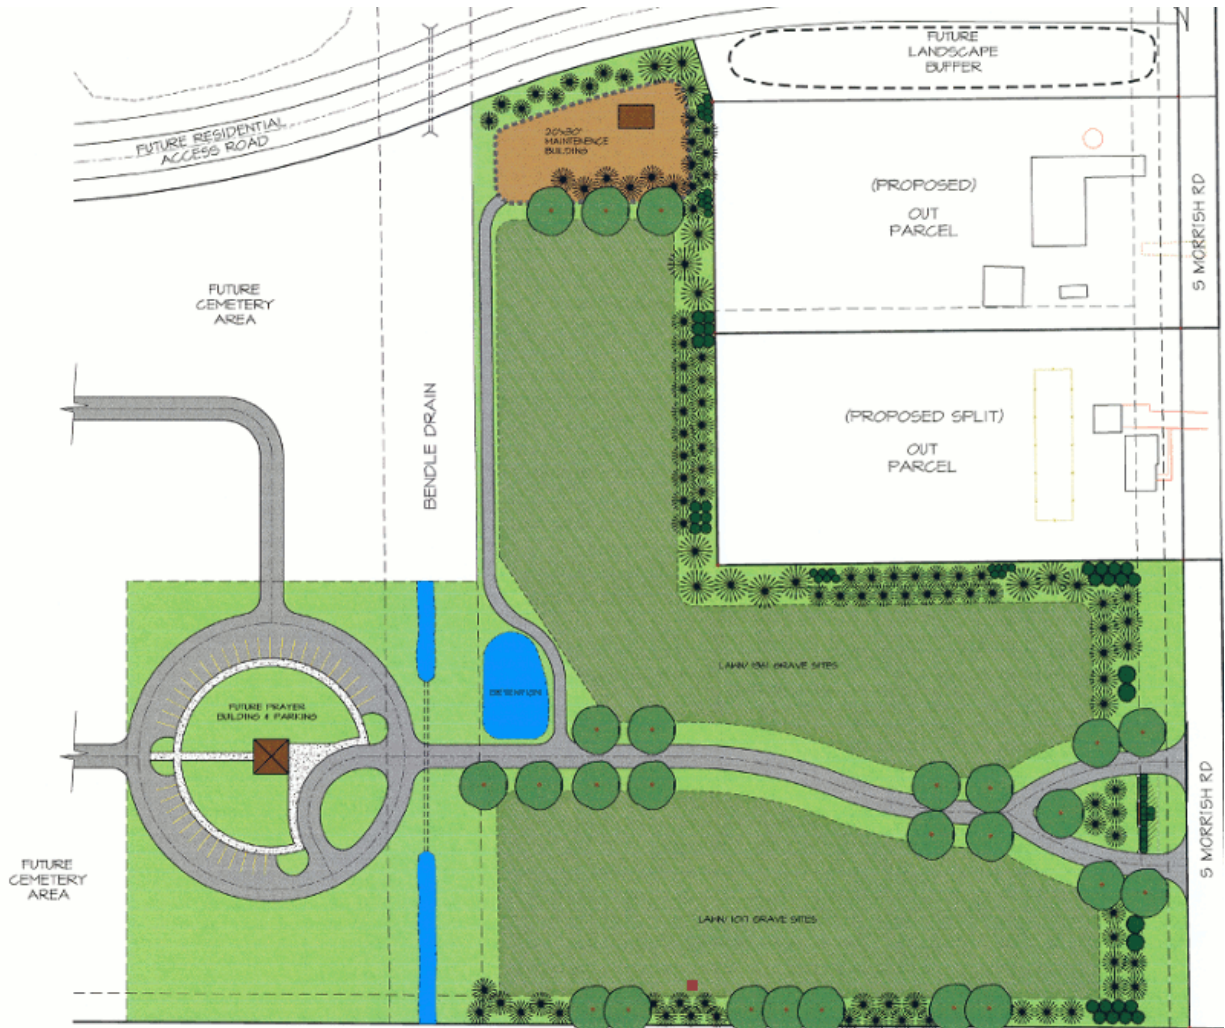

Site Location Map

Garden of Peace | Section A | Lot 198 | Site 0
 Mohamed Gayar

| | | | | |
|---------------|---------------|---------------|---------------|---------------|
| Vacant (sold) | Vacant (sold) | Vacant (sold) | Vacant (sold) | Vacant (sold) |
| 169-0 | 168-0 | 184-0 | 199-0 | 200-0 |
| Vacant (sold) | Vacant (sold) | Vacant (sold) | Vacant (sold) | Vacant (sold) |
| 184-0 | 183-0 | 199-0 | 198-0 | 216-0 |
| Vacant (sold) | Vacant (sold) | Vacant (sold) | Vacant (sold) | Vacant (sold) |
| 200-0 | 199-0 | 198-0 | 214-0 | 232-0 |
| Vacant (sold) | Vacant (sold) | Vacant (sold) | Vacant (sold) | Vacant (sold) |
| 216-0 | 215-0 | 214-0 | 230-0 | Vacant (sold) |
| Vacant (sold) | Vacant (sold) | Vacant (sold) | Vacant (sold) | Vacant (sold) |
| 232-0 | 231-0 | 230-0 | 229-0 | Vacant (sold) |
| | | | | Vacant (sold) |
| | | | | 213-0 |
| | | | | 229-0 |