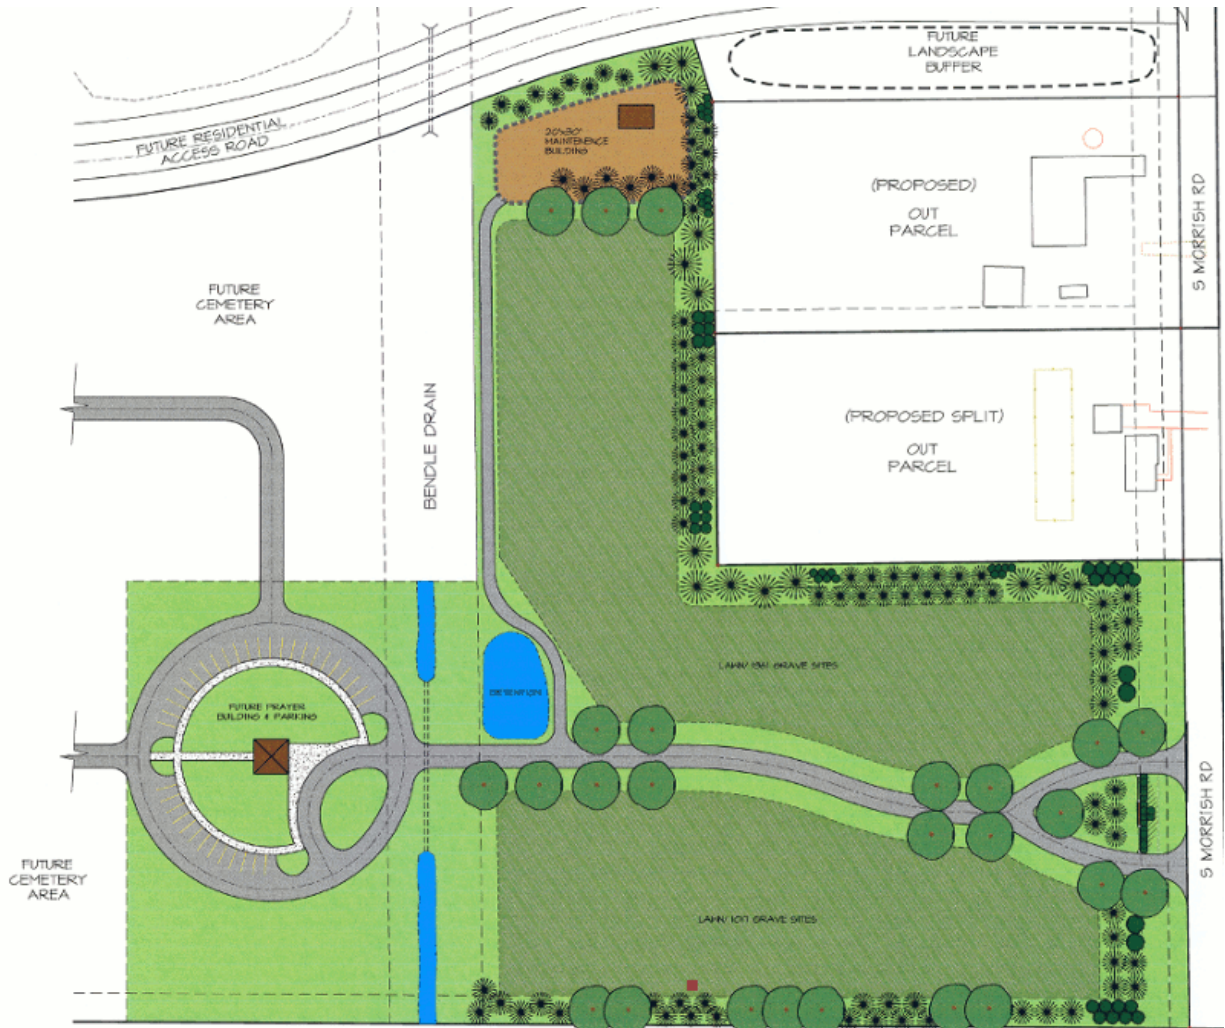

Site Location Map

Garden of Peace | Section A | Lot 198 | Site 0
 Mohamed Gayar

Vacant (sold) 169-0	Vacant (sold) 184-0	Vacant (sold) 200-0	Vacant (sold) 216-0	Vacant (sold) 232-0
Vacant (sold) 168-0	Vacant (sold) 183-0	Vacant (sold) 199-0	Vacant (sold) 215-0	Vacant (sold) 231-0
		Mohamed Gayar 198-0	Vacant (sold) 214-0	Vacant (sold) 230-0
			Vacant (sold) 213-0	Vacant (sold) 229-0