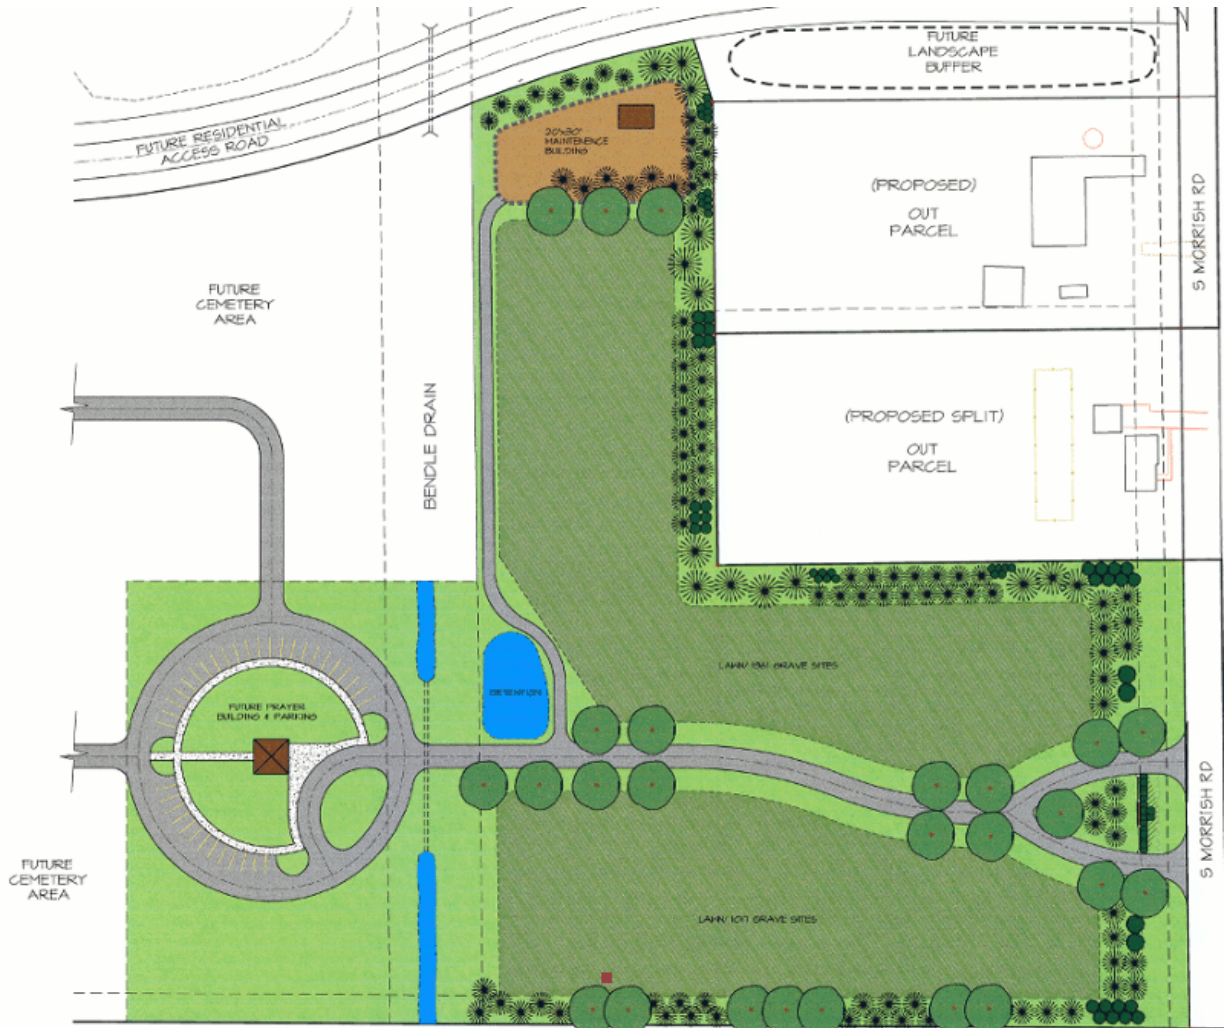

# Site Location Map

Garden of Peace | Section A | Lot 088 | Site 0

Khatija Gopalani

Yamama Alirefai 056-0	Vacant 071-0	Khatija Gopalani 088-0	Vacant (sold) 105-0	Vacant (sold) 124-0
Sana Miran 057-0	Vacant 072-0	CHARLES MONTGOMERY 089-0	Vacant (sold) 106-0	Vacant 125-0
Mahmoud Daraiseh 058-0	ABDUL FATTAH RASHDAN 073-0	Layla EL-Hm-lee Ibrahim 090-0	Vacant 107-0	Vacant 126-0
Vacant 087-0	Vacant 104-0	Vacant 123-0	Vacant 122-0	