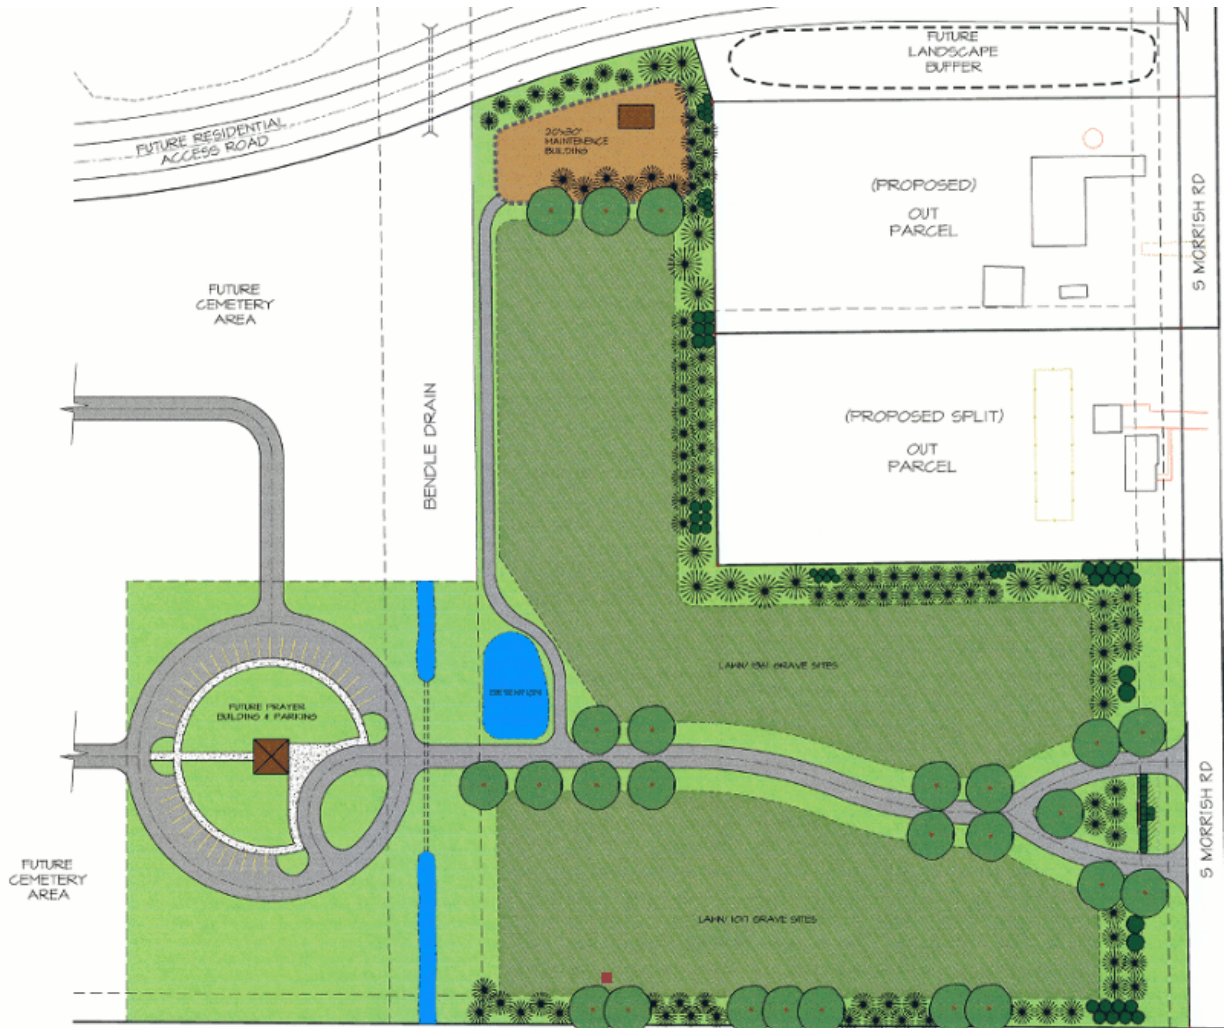

Site Location Map

Garden of Peace | Section A | Lot 088 | Site 0
Khatija Gopalani

Mahmoud Daraiseh 058-0	ABDUL FATTAH RASHDAN 073-0	Layla EL-Hm-Issa Ibrahim 090-0	Vacant 107-0	Vacant 126-0
Sana Miran 057-0	Vacant 072-0	CHARLES MONTGOMERY 089-0	Vacant (sold) 106-0	Vacant 125-0
Yamama Alirefai 056-0	Vacant 071-0	Khatija Gopalani 088-0	Vacant (sold) 105-0	Vacant (sold) 124-0
Vacant 087-0	Vacant 104-0	Vacant 123-0	Vacant 122-0	