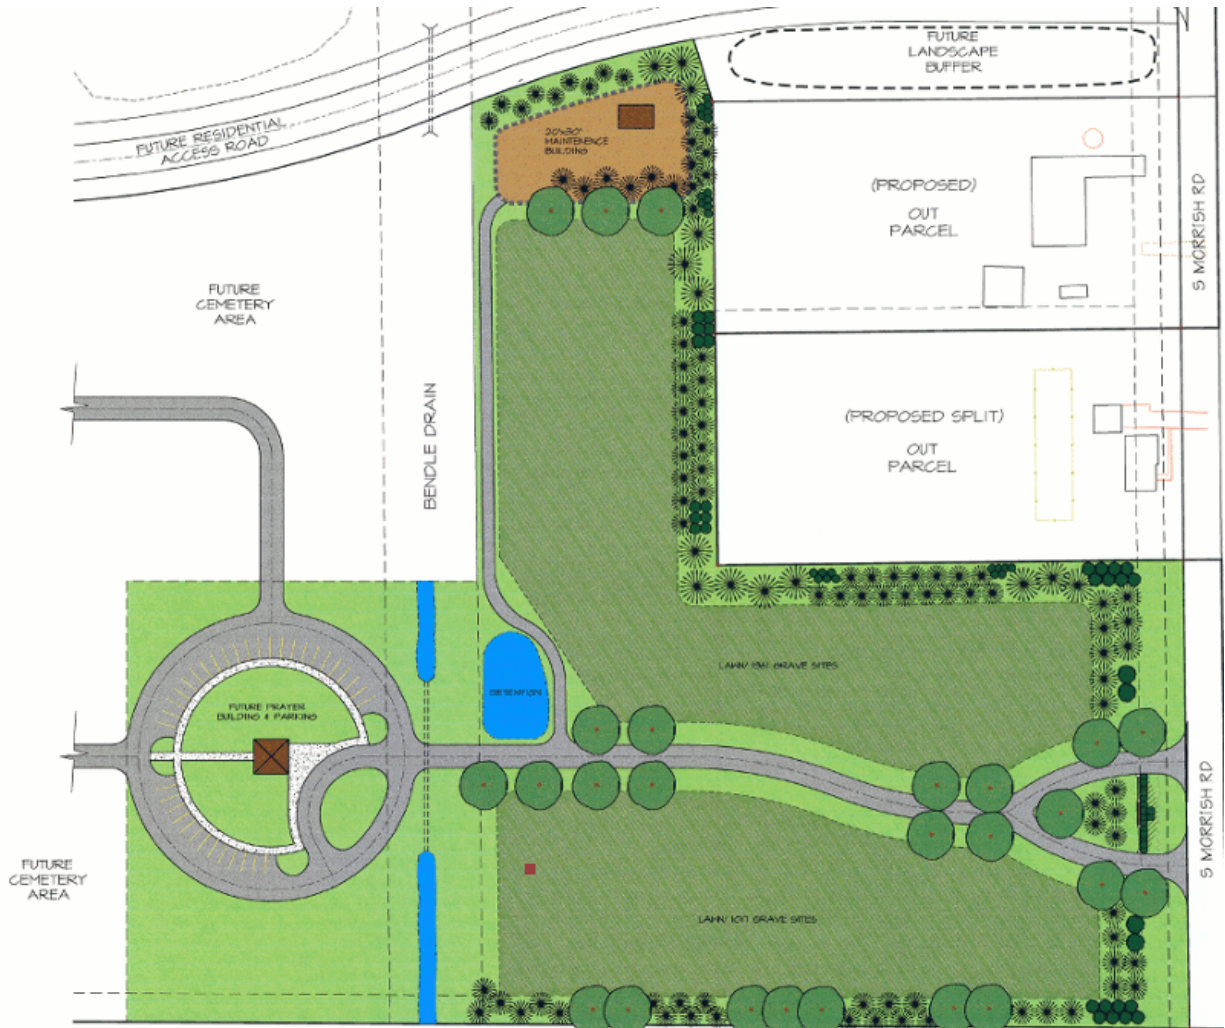

Site Location Map

Garden of Peace | Section A | Lot 100 | Site 0

Achufusi Kafele Sanders

| | | | | |
|----------------------------|---------------------------------|---------------------------|------------------------|-----------------|
| ROCHELLE HOLLIDAY 066-0 | YAHYA AQUIL 081-0 | JOHN HARDING 098-0 | VACANT 115-0 | VACANT 134-0 |
| SHARON ROSS 057-0 | ELISHA BLACKSHER 082-0 | ROY MELCH 099-0 | VACANT 116-0 | VACANT 135-0 |
| KAMAL USMAN 068-0 | JACORRIUS COLLIER 083-0 | ACHUFUSI SANDERS 100-0 | VACANT 117-0 | VACANT 136-0 |
| ABDEL HAKAM 069-0 | NA'ISA JABBAR GREGG JR 084-0 | MUNIR AHMED 101-0 | VACANT (SOLD) 118-0 | VACANT 137-0 |
| VACANT 070-0 | MALIK CLEMENTS 085-0 | RAYAN ZOKARI 102-0 | VACANT 119-0 | |