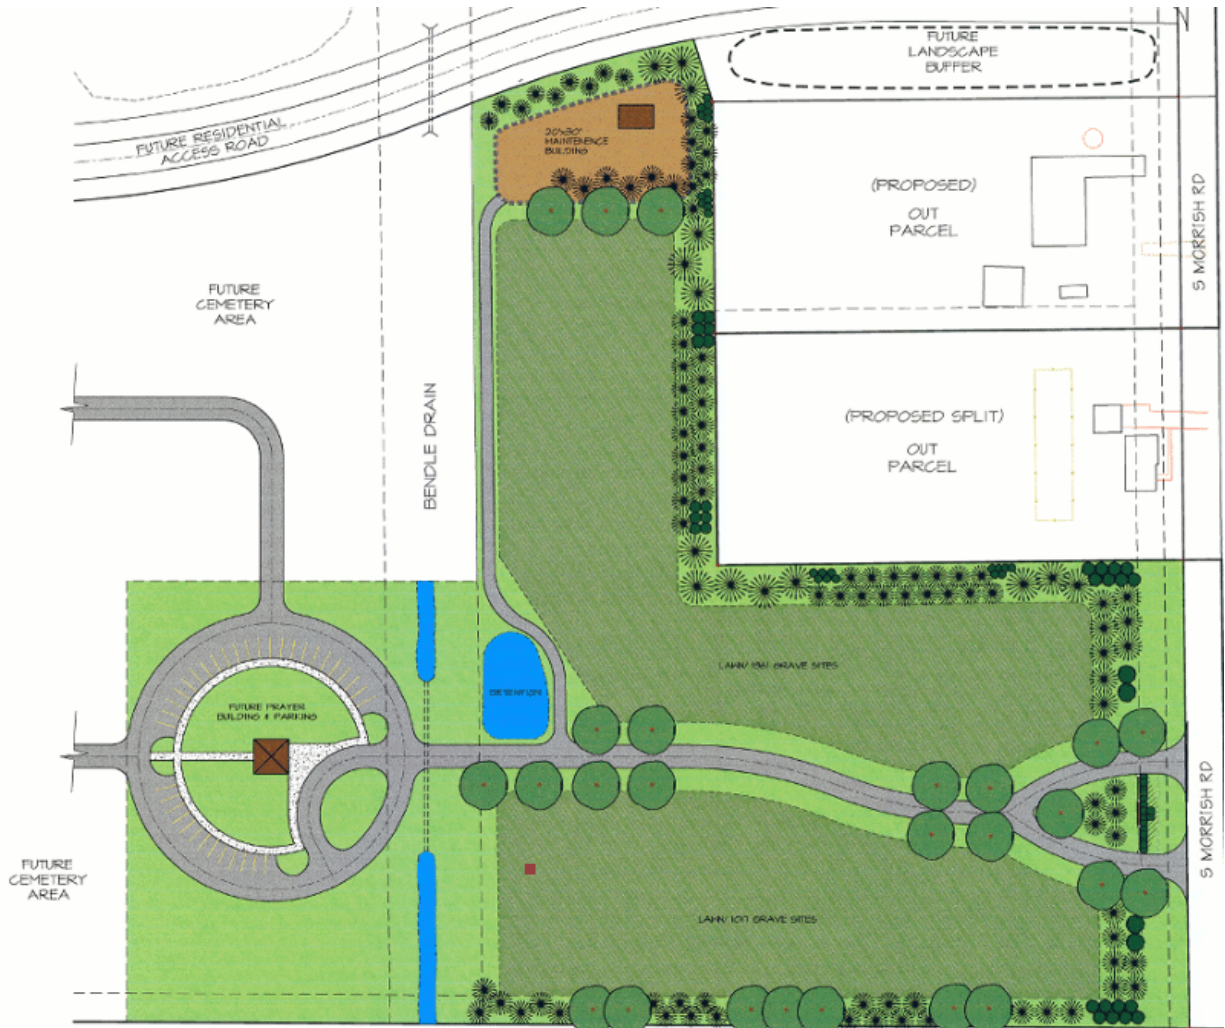

Site Location Map

Garden of Peace | Section A | Lot 100 | Site 0

Achufusi Kafele Sanders

ROCHELLE HOLLIDAY 066-0	YAHYA AQUIL 081-0	John Harding 098-0	SHARON ROSS 067-0	ELISHA BLACKSHER 082-0	Kamal Usman 068-0	ABDEL HAKAM ABDEL HAKAM 069-0	Vacant 070-0
Vacant 115-0	Vacant 134-0	Vacant 116-0	Vacant 135-0	Vacant 117-0	Vacant 136-0	Na'isa Jabbar Gregg Jr 084-0	MALIK CLEMENTS 085-0
Vacant 115-0	Vacant 134-0	Vacant 116-0	Vacant 135-0	Vacant 117-0	Vacant 136-0	Munir Ahmed 101-0	Rayan Zakeri 102-0
Vacant 115-0	Vacant 134-0	Vacant 116-0	Vacant 135-0	Vacant 117-0	Vacant 136-0	Vacant (sold) 118-0	Vacant 119-0
Vacant 134-0	Vacant 134-0	Vacant 116-0	Vacant 135-0	Vacant 117-0	Vacant 136-0	Vacant 137-0	Vacant 119-0
Vacant 134-0	Vacant 134-0	Vacant 116-0	Vacant 135-0	Vacant 117-0	Vacant 136-0	Vacant 137-0	Vacant 119-0