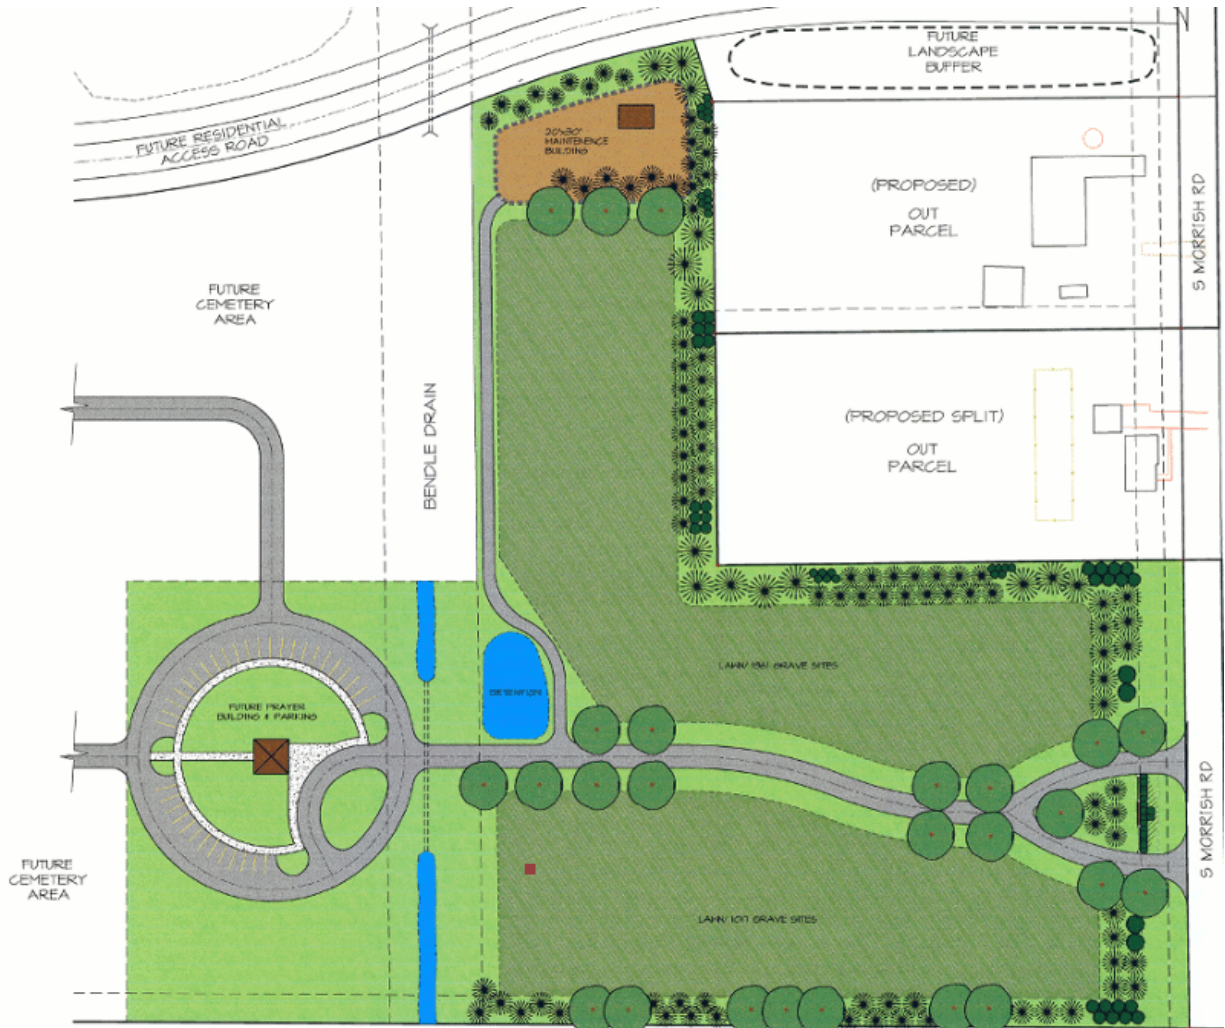

Site Location Map

Garden of Peace | Section A | Lot 100 | Site 0

Achufusi Kafele Sanders

ROCHELLE HOLLIDAY 066-0	YAHYA AQUIL 081-0	John Harding 098-0	SHARON ROSS 057-0	ELISHA BLACKSHER 082-0	Kamal Usman 068-0	ABDEL HAKAM ABDEL HAKAM 069-0	Vacant 070-0
Vacant 115-0	Vacant 134-0	Vacant 135-0	Vacant 116-0	Vacant 136-0	Vacant 117-0	Vacant (sold) 118-0	Vacant 119-0
ACHUFUSI SANDERS 100-0	ROY MUELECH 099-0	MUNIR AHMED 101-0	JACORRIUS COLLIER 083-0	Na'isa Jabbar Gregg Jr 084-0	MALIK CLEMENTS 085-0	Rayan Zakeri 102-0	Vacant 103-0