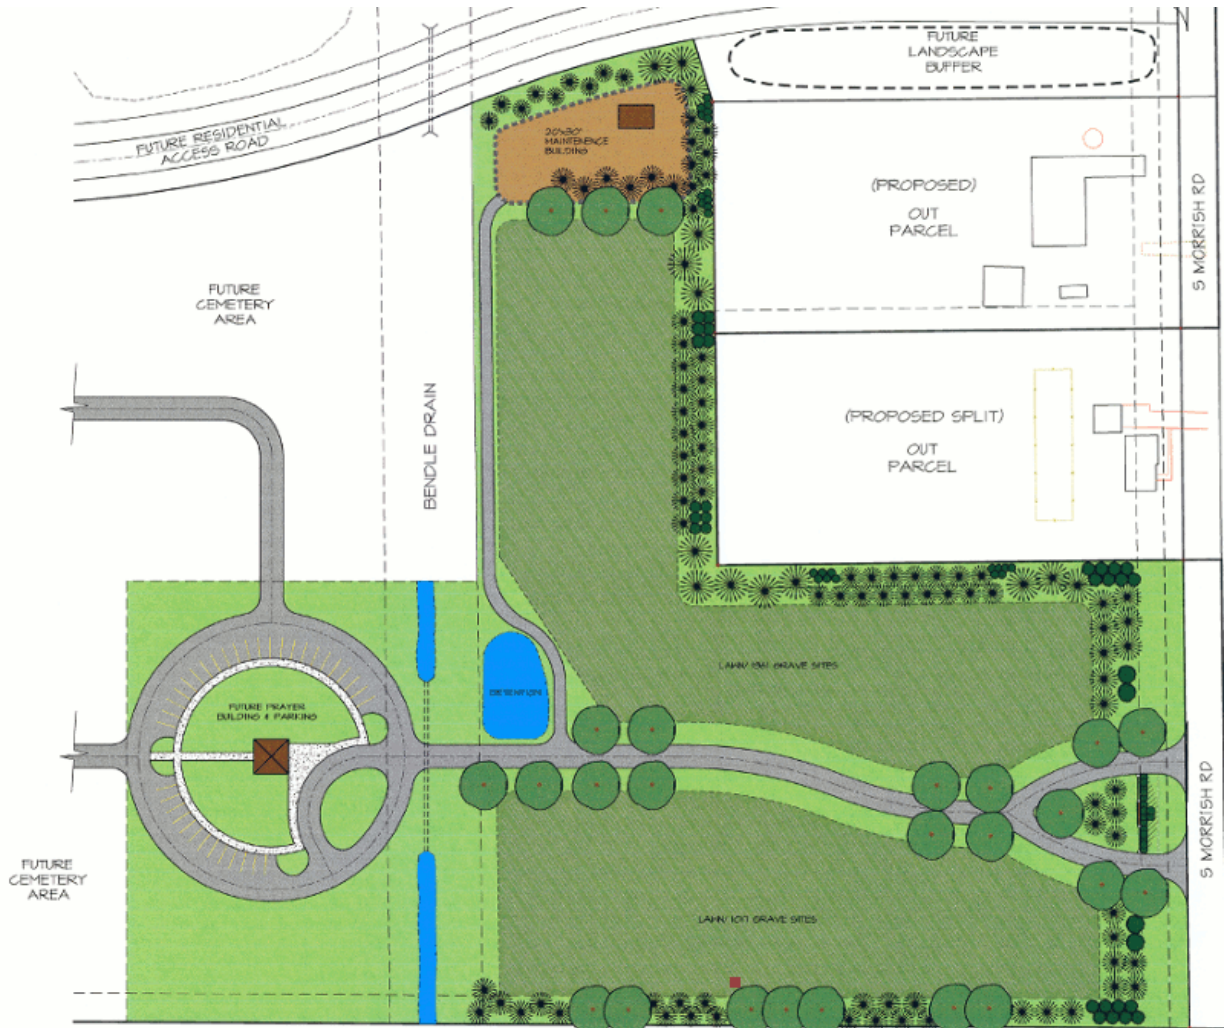

Site Location Map

Garden of Peace | Section A | Lot 262 | Site 0

Mohamad Rabah

Vacant (sold)	Vacant (sold)	Vacant (sold)	Vacant (sold)	Vacant (sold)
230-0	229-0	245-0	280-0	279-0
Vacant (sold)	Vacant (sold)	Ramez Tuleimat	Vacant (sold)	Vacant (sold)
247-0	246-0	245-0	290-0	299-0
Vacant (sold)	Vacant (sold)	Mohamad Rabah	Vacant (sold)	Vacant (sold)
264-0	263-0	262-0	300-0	298-0
Vacant (sold)	Vacant (sold)			
282-0	281-0			
Vacant (sold)	Vacant (sold)			
302-0	301-0			