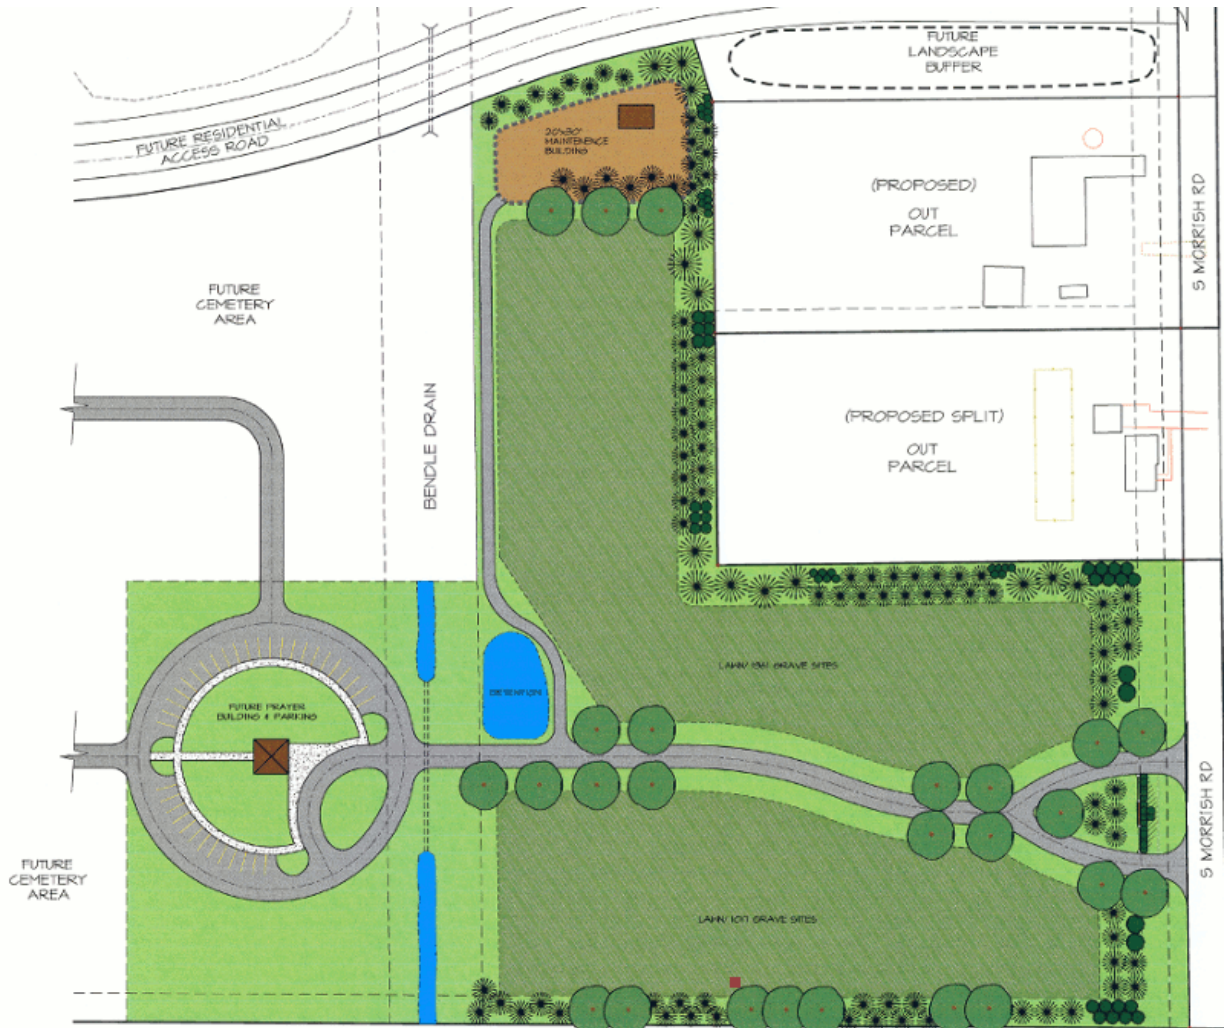

Site Location Map

Garden of Peace | Section A | Lot 262 | Site 0

Mohamad Rabah

Vacant (sold)	Vacant (sold)	Vacant (sold)	Vacant (sold)	Vacant (sold)
230-0	229-0	245-0	280-0	279-0
Vacant (sold)	Vacant (sold)	Ramez Tuleimat	Vacant (sold)	Vacant (sold)
247-0	246-0	245-0	290-0	279-0
Vacant (sold)	Vacant (sold)	Mohamad Rabah	Vacant (sold)	Vacant (sold)
264-0	263-0	262-0	300-0	299-0
Vacant (sold)	Vacant (sold)	Vacant (sold)	Vacant (sold)	Vacant (sold)
282-0	281-0	290-0	301-0	298-0
Vacant (sold)	Vacant (sold)	Vacant (sold)	Vacant (sold)	
302-0	301-0	300-0		