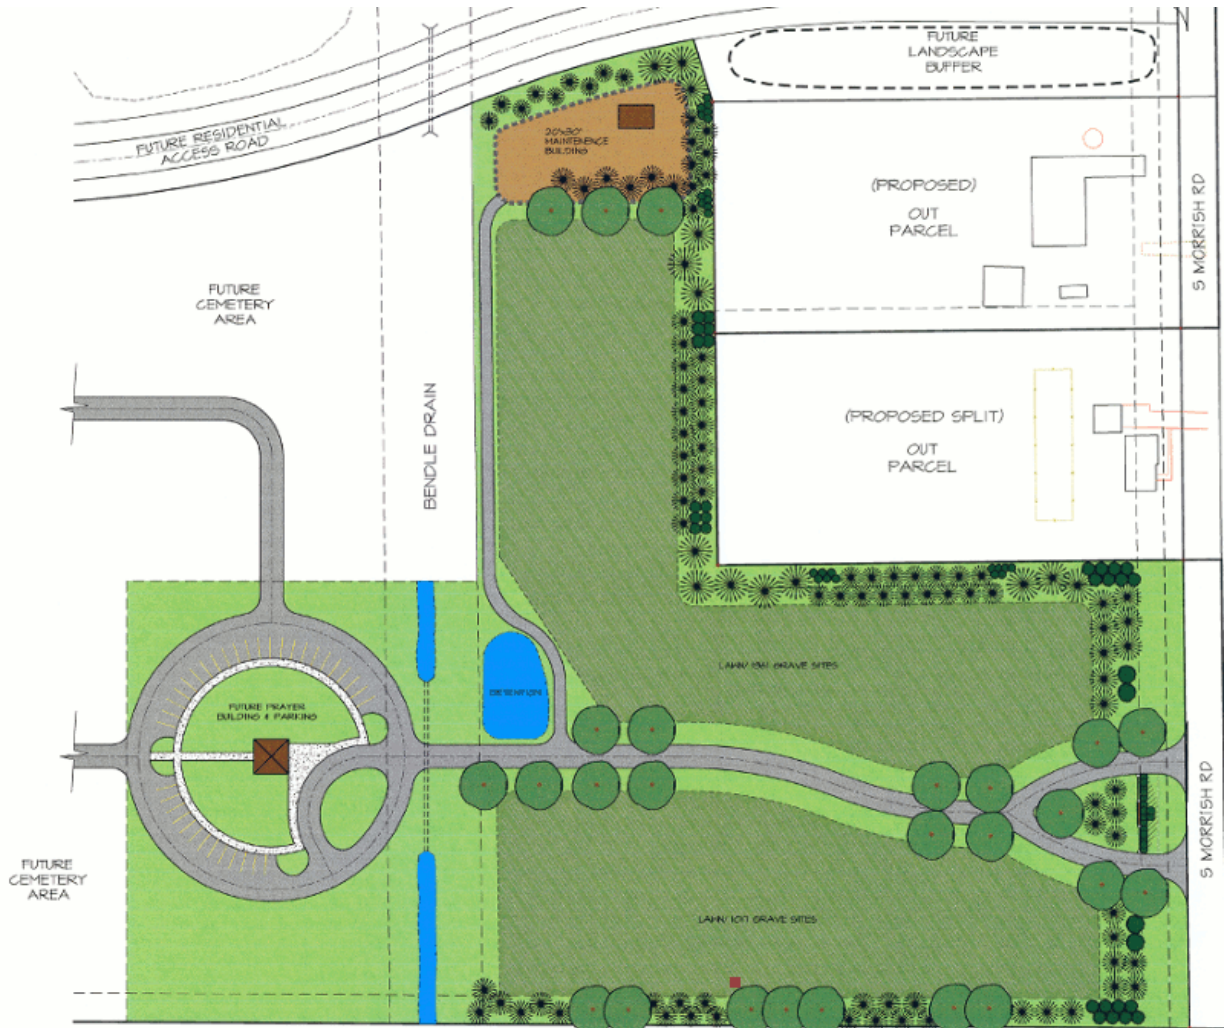

Site Location Map

Garden of Peace | Section A | Lot 262 | Site 0
Mohamad Rabah

Vacant (sold)	Vacant (sold)	Vacant (sold)	Vacant (sold)	Vacant (sold)
230-0	229-0	245-0	280-0	279-0
Vacant (sold)	Vacant (sold)	Ramez Tuleimat	Vacant (sold)	Vacant (sold)
247-0	246-0	245-0	290-0	279-0
Vacant (sold)	Vacant (sold)	Mohamad Rabah	Vacant (sold)	Vacant (sold)
264-0	263-0	262-0	300-0	299-0
Vacant (sold)	Vacant (sold)	Vacant (sold)	Vacant (sold)	Vacant (sold)
282-0	281-0	290-0	301-0	298-0
Vacant (sold)	Vacant (sold)	Vacant (sold)	Vacant (sold)	
302-0	301-0	300-0		