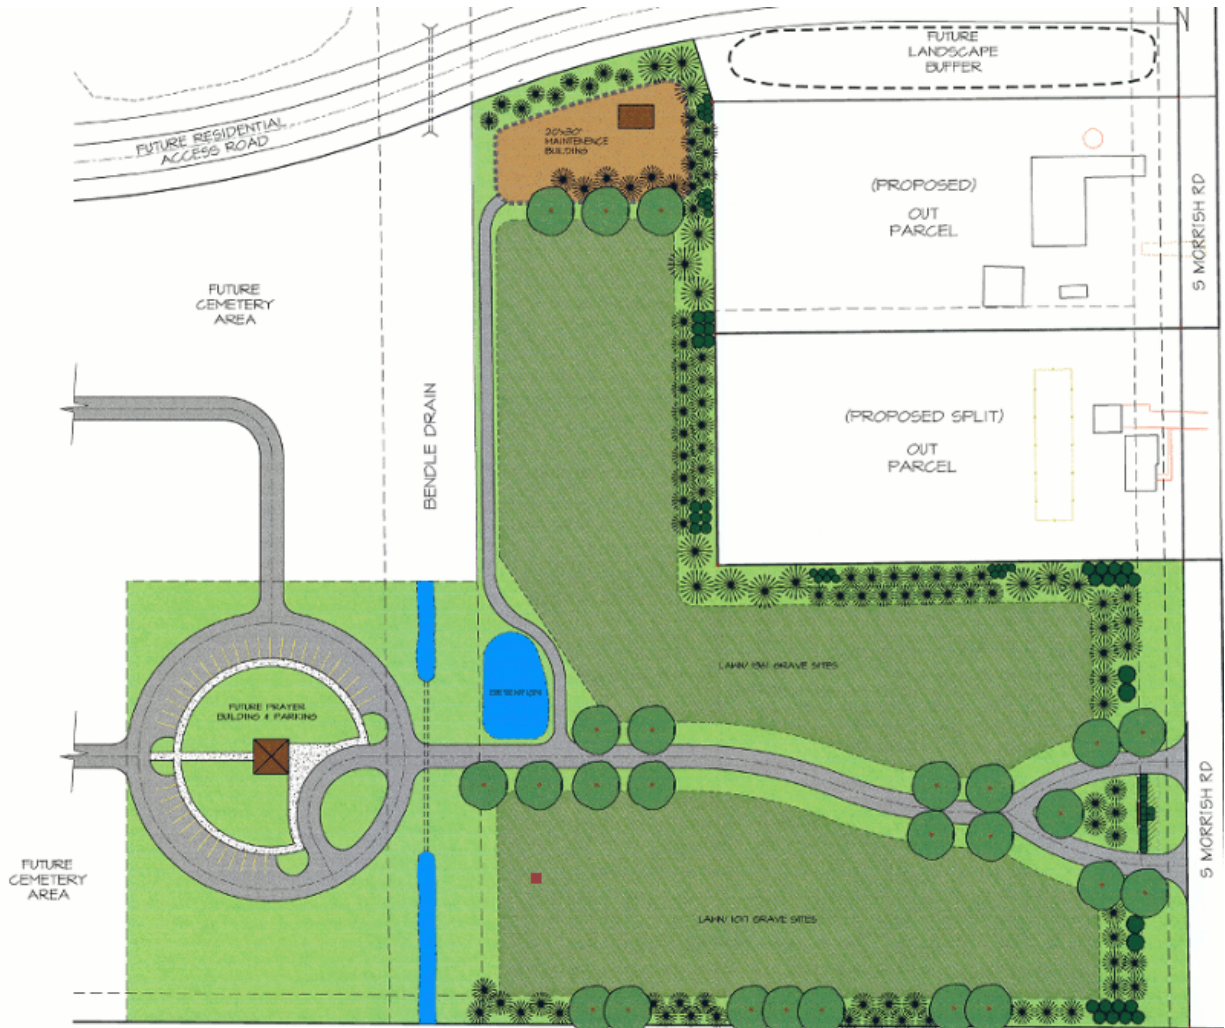

Site Location Map

Garden of Peace | Section A | Lot 099 | Site 0

Roy Anthony Welch

JERMAINE JORDAN 065-0	Abdul Salam 080-0	Vacant 097-0	Vacant 114-0	Vacant 133-0	Abdel HAKIM Abdel HAKIM 069-0	Na'isa Jabbar Gregg Jr 084-0	Munir Ahmed 101-0	Vacant(sold) 118-0	Vacant 137-0
ROCHELLE HOLLIDAY 066-0	YAHYA AQUIL 081-0	John Harding 098-0	Vacant 115-0	Vacant 134-0	SHARON ROSS 067-0	ELISHA BLACKSHER 082-0	Roy Welch 099-0	Vacant 116-0	Vacant 135-0
Kamal Osman 068-0	JACORRIUS COLLIER 083-0	Achufusi Sanders 100-0	Vacant 117-0	Vacant 136-0	Kamal Osman 068-0	JACORRIUS COLLIER 083-0	Achufusi Sanders 100-0	Vacant 117-0	Vacant 136-0