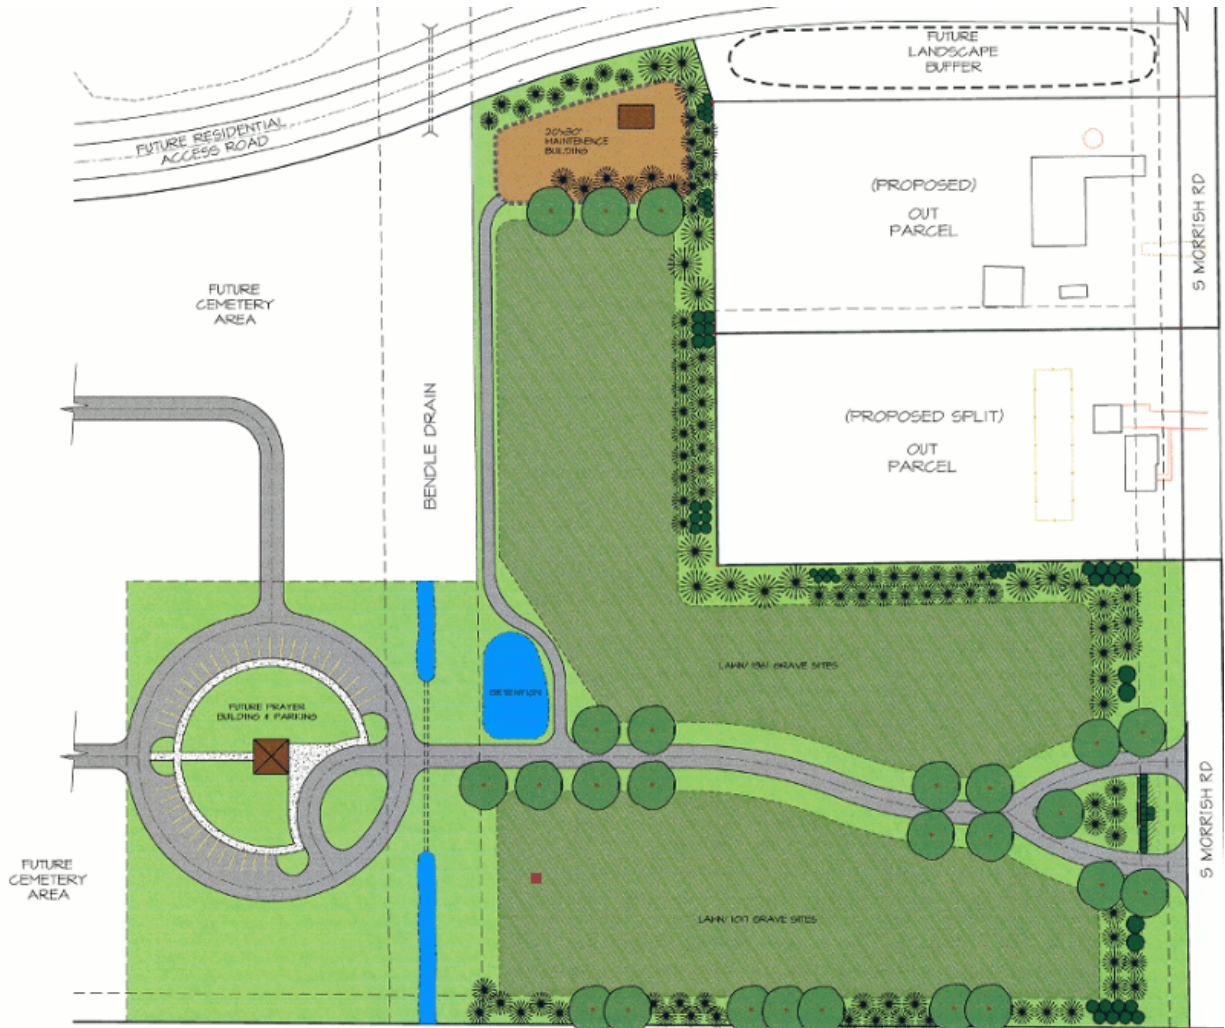

Site Location Map

Garden of Peace | Section A | Lot 099 | Site 0

Roy Anthony Welch

JERMAINE JORDAN 065-0	Abdul Salam 080-0	Vacant 097-0	Vacant 114-0	Vacant 133-0	Abdel HAKIM Abdel HAKIM 069-0
ROCHELLE HOLLIDAY 066-0	YAHYA AQUIL 081-0	John Harding 098-0	Vacant 115-0	Vacant 134-0	Kamal Osman 068-0
SHARON ROSS 067-0	ELISHA BLACKSHER 082-0	Roy Welch 099-0	Vacant 116-0	Vacant 135-0	JACORRIUS COLLIER 083-0
					Na'isa Jabbar Gregg Jr 084-0
					Munir Ahmed 101-0
					Achufusi Sanders 100-0
					Vacant 117-0
					Vacant 118-0
					Vacant(sold) 137-0