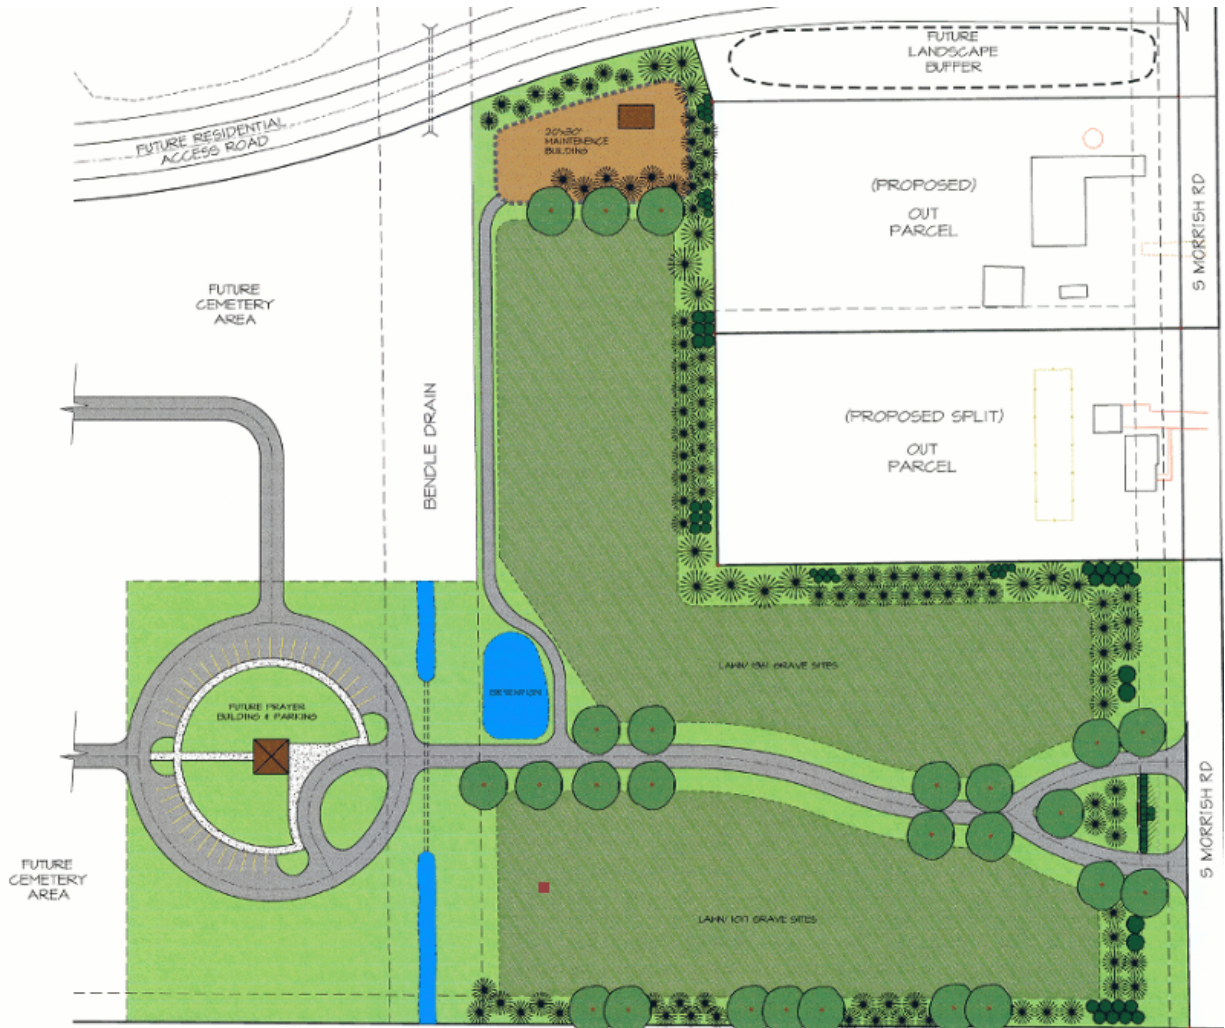

Site Location Map

Garden of Peace | Section A | Lot 098 | Site 0

John Harding

HANEEF RASHAD 064-0	Khan Viqar 079-0	Vacant 095-0	Vacant 113-0	Vacant 132-0	Vacant 096-0	Vacant 117-0	Vacant 136-0
JERMAINE JORDAN 065-0	Abdul Salaam 080-0	Vacant 097-0	Vacant 114-0	Vacant 133-0	Vacant 099-0	Vacant 116-0	Vacant 135-0
ROCHELLE HOLLIDAY 065-0	YARHA AQUIL 081-0	John Harding 098-0	Vacant 115-0	Vacant 134-0	Roy Welch 099-0	Vacant 116-0	Vacant 135-0
SHARON ROSS 067-0	ELISHA BLACKSHER 082-0	Vacant	Vacant	Vacant	Vacant	Vacant	Vacant
Kamal Daman 068-0	JACORRIUS COLLIER 083-0	AchuFusi Sanders 100-0	Vacant	Vacant	Vacant	Vacant	Vacant