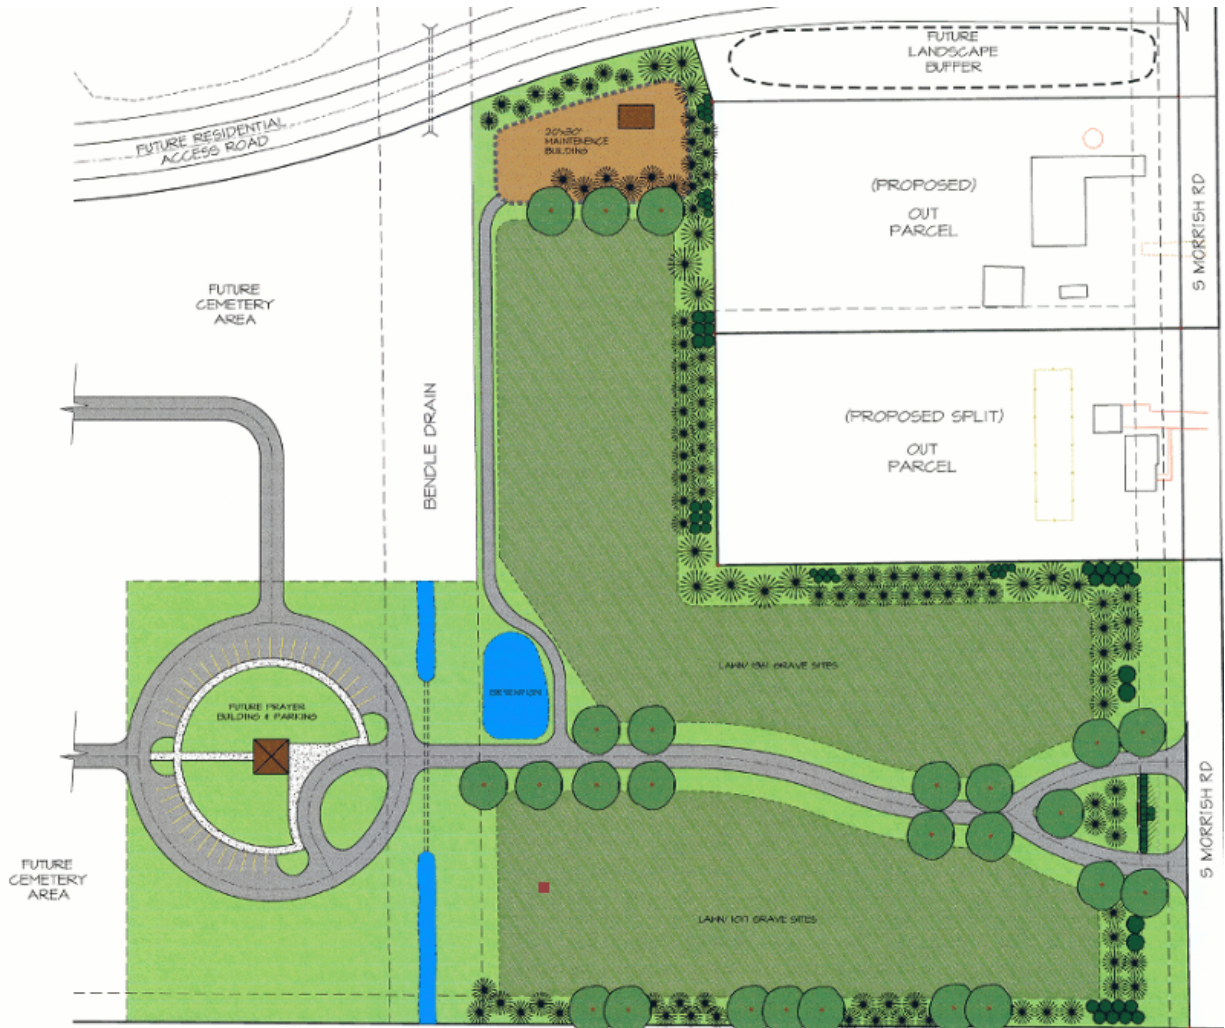

# Site Location Map

Garden of Peace | Section A | Lot 098 | Site 0

John Harding

HANEEF RASHAD 064-0	Khan Viqar 079-0	Vacant 095-0	Vacant 097-0	JERMIINE JORDAN 065-0	Abdul Salaam 080-0	Vacant 097-0	Vacant 113-0	Vacant 132-0
ROCHELLE HOLLIDAY 065-0	YARHA AQUIL 081-0	John Harding 098-0	Vacant 115-0	Vacant 114-0	Vacant 133-0	Vacant 114-0	Vacant 134-0	Vacant 135-0
SHARON ROSS 067-0	ELISHA BLACKSHER 082-0	Roy Welch 099-0	Vacant 116-0	Vacant 116-0	Vacant 135-0	Vacant 116-0	Vacant 135-0	Vacant 135-0
Kamal Daman 068-0	JACORRIUS COLLIER 083-0	Achufusi Sanders 100-0	Vacant 117-0	Vacant 117-0	Vacant 136-0	Vacant 117-0	Vacant 136-0	Vacant 136-0