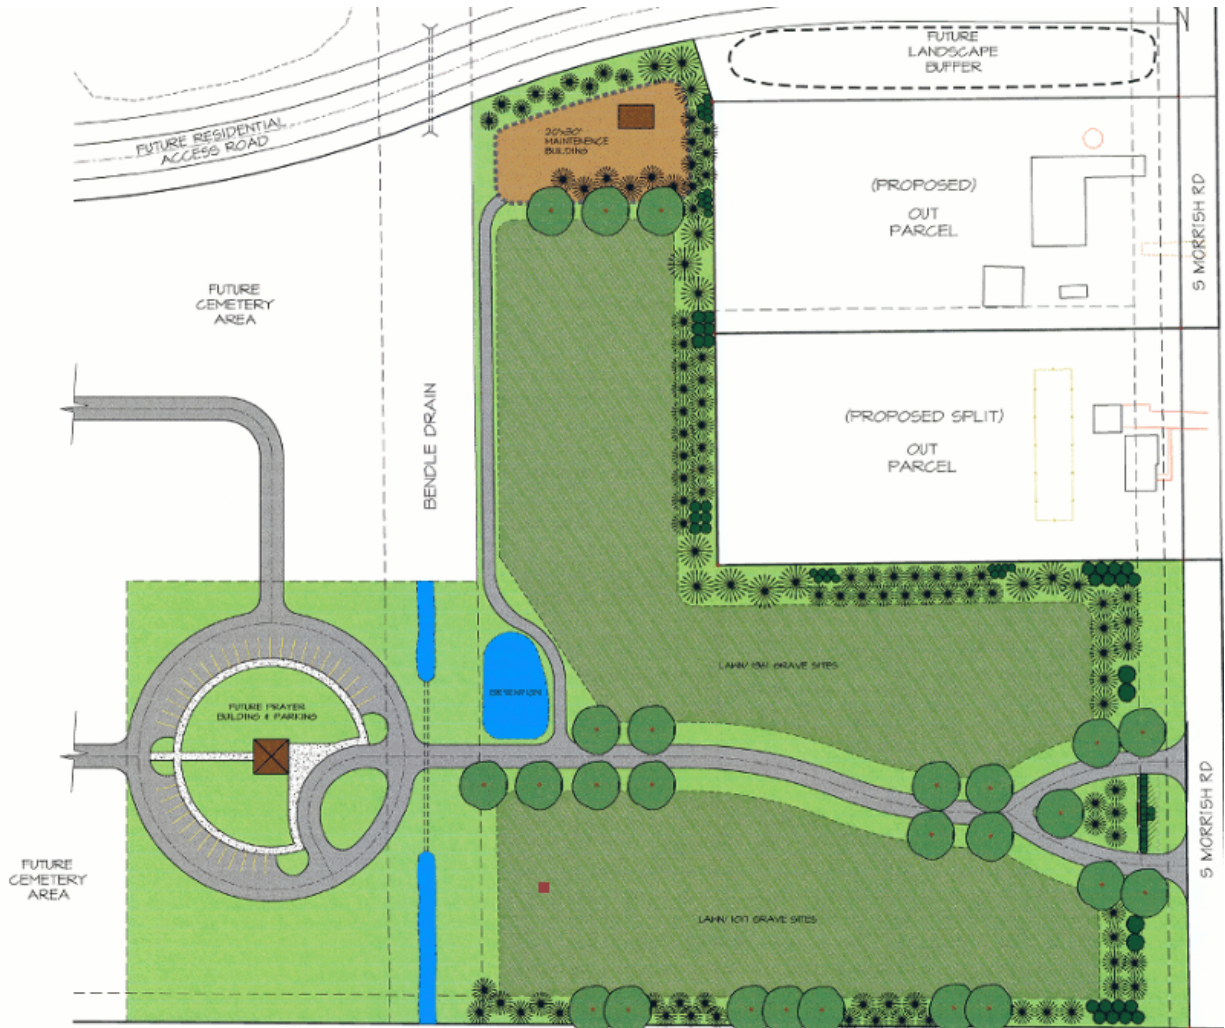

Site Location Map

Garden of Peace | Section A | Lot 098 | Site 0

John Harding

HANEEF RASHAD 064-0	Khan Viqar 079-0	Vacant 095-0	Vacant 097-0	JERMAINE JORDAN 065-0	Abdul Salaam 080-0	Vacant 097-0	Vacant 113-0	Vacant 132-0
ROCHELLE HOLLIDAY 065-0	YARHA AQUIL 081-0	John Harding 098-0	Vacant 115-0	Vacant 114-0	Vacant 133-0	Vacant 114-0	Vacant 134-0	Vacant 135-0
SHARON ROSS 067-0	ELISHA BLACKSHER 082-0	Roy Welch 099-0	Vacant 116-0	Vacant 116-0	Vacant 135-0	Vacant 116-0	Vacant 135-0	Vacant 135-0
Kamal Daman 068-0	JACORRIUS COLLIER 083-0	Achufusi Sanders 100-0	Vacant 117-0	Vacant 117-0	Vacant 136-0	Vacant 117-0	Vacant 136-0	Vacant 136-0