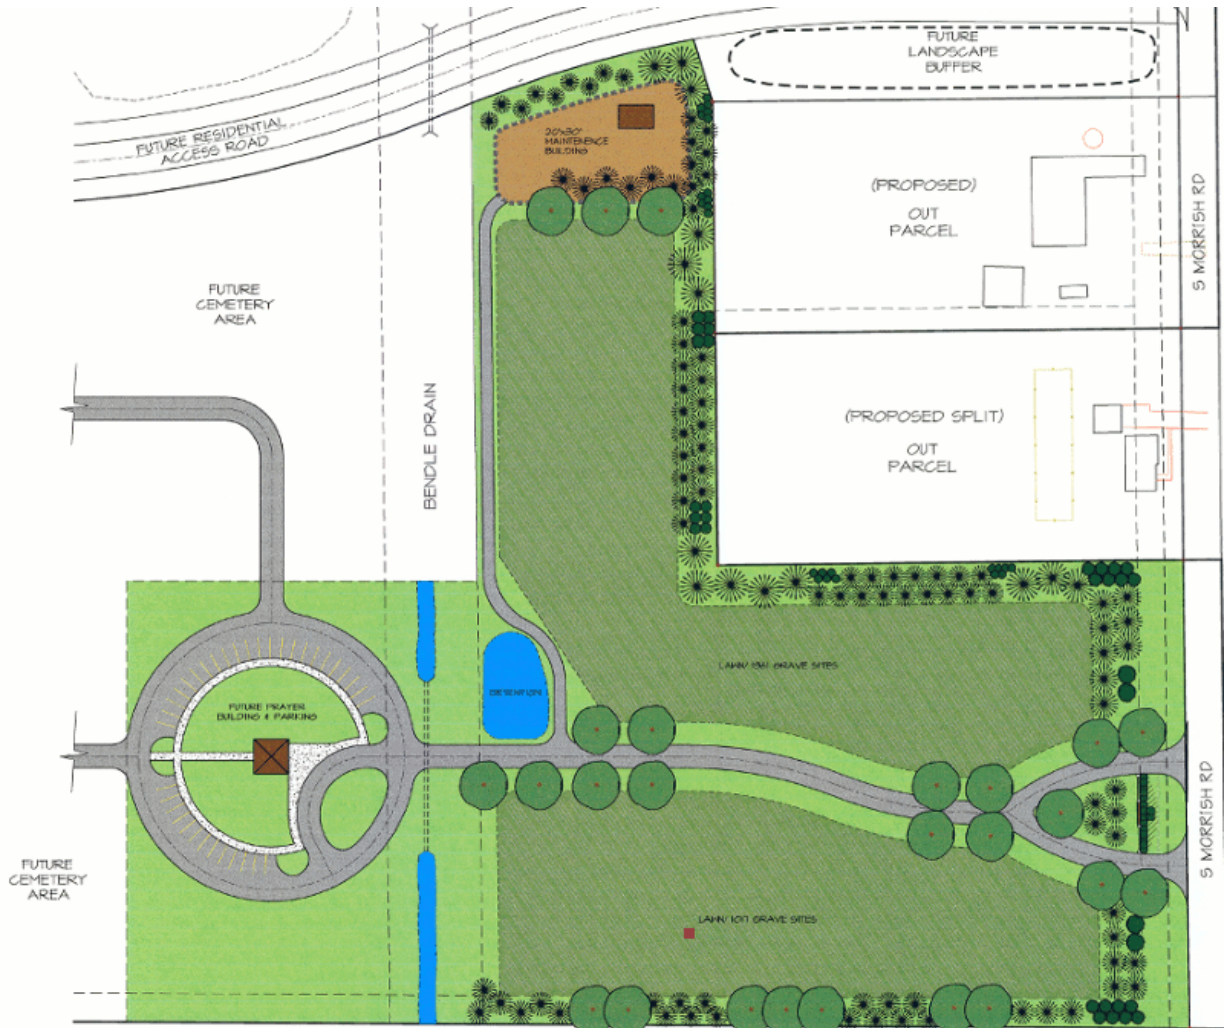

Site Location Map

Garden of Peace | Section A | Lot 251 | Site 0

Mahmoud Haydar

Vacant (sold) 216-0	Vacant (sold) 232-0	Vacant (sold) 249-0	Vacant (sold) 266-0	Vacant (sold) 284-0
Fekrat Chams-Eddin 217-0	Vacant (sold) 233-0	Saud Al-taie 250-0	Vacant (sold) 267-0	Vacant (sold) 285-0
Vacant (sold) 218-0	Vacant (sold) 234-0	Mahmoud Haydar 251-0	Vacant (sold) 268-0	Vacant (sold) 286-0
Vacant (sold) 219-0	Vacant 235-0	Vacant (sold) 252-0	Vacant (sold) 269-0	Vacant (sold) 287-0
Vacant (sold) 220-0	Vacant (sold) 236-0	Vacant 253-0	Vacant (sold) 270-0	Vacant (sold) 288-0