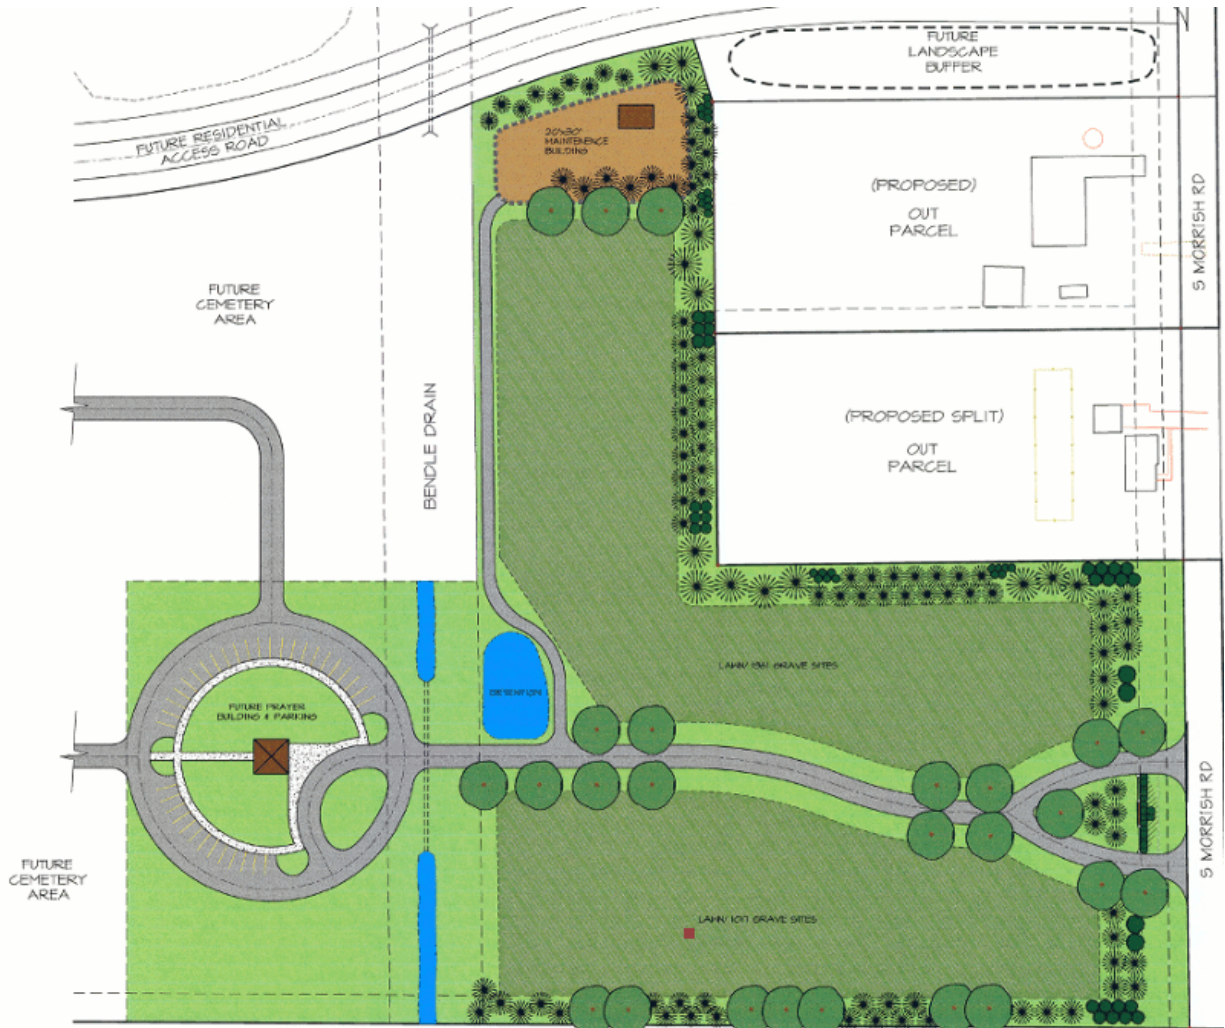

# Site Location Map

Garden of Peace | Section A | Lot 251 | Site 0

Mahmoud Haydar

|                                |                        |                                     |                        |                        |
|--------------------------------|------------------------|-------------------------------------|------------------------|------------------------|
| Vacant (sold)<br>216-0         | Vacant (sold)<br>232-0 | Vacant (sold)<br>249-0              | Vacant (sold)<br>266-0 | Vacant (sold)<br>284-0 |
| Fekrat<br>Chams-Eddin<br>217-0 | Vacant (sold)<br>233-0 | Saud<br>Al-taie<br>250-0            | Vacant (sold)<br>267-0 | Vacant (sold)<br>285-0 |
| Vacant (sold)<br>218-0         | Vacant (sold)<br>234-0 | <b>Mahmoud<br/>Haydar<br/>251-0</b> | Vacant (sold)<br>268-0 | Vacant (sold)<br>286-0 |
| Vacant (sold)<br>219-0         | Vacant<br>235-0        | Vacant (sold)<br>252-0              | Vacant (sold)<br>269-0 | Vacant (sold)<br>287-0 |
| Vacant (sold)<br>220-0         | Vacant (sold)<br>236-0 | Vacant<br>253-0                     | Vacant (sold)<br>270-0 | Vacant (sold)<br>288-0 |