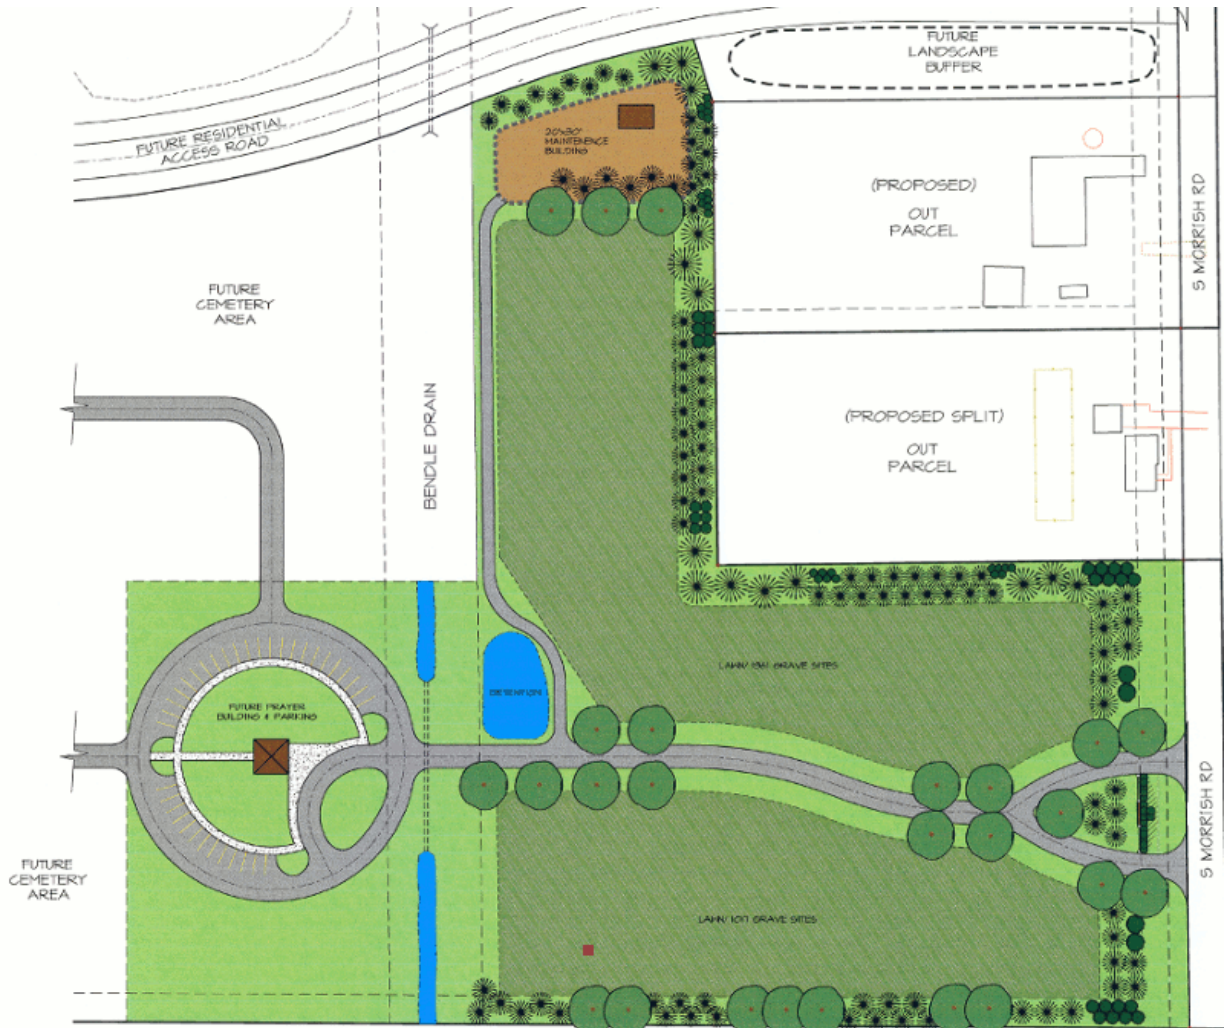

# Site Location Map

Garden of Peace | Section A | Lot 091 | Site 0

Thomas James Nagle

|                           |                               |                                  |                        |                 |
|---------------------------|-------------------------------|----------------------------------|------------------------|-----------------|
| Sana Miran<br>057-0       | Vacant<br>072-0               | CHARLES MONTGOMERY<br>089-0      | Vacant (sold)<br>106-0 | Vacant<br>125-0 |
| Mahmoud Daraiseh<br>058-0 | ABDUL FATTAH RASHDAN<br>073-0 | Layla EL-Amr-ia Ibrahim<br>090-0 | Vacant<br>107-0        | Vacant<br>126-0 |
| Hasan Hammoudeh<br>059-0  | ERDL UCER<br>074-0            | Thomas James Nagle<br>091-0      | Vacant (sold)<br>108-0 | Vacant<br>127-0 |
| Jameera Wood<br>060-0     | ZAKIYAH SHAHEED<br>075-0      | CHRISTOPHER MORGHAN<br>092-0     | Vacant<br>109-0        | Vacant<br>128-0 |
| Mohammed Kurdi<br>061-0   | LASSINA DJIRE<br>076-0        | GEORGE AHMID<br>093-0            | Vacant<br>110-0        | Vacant<br>129-0 |