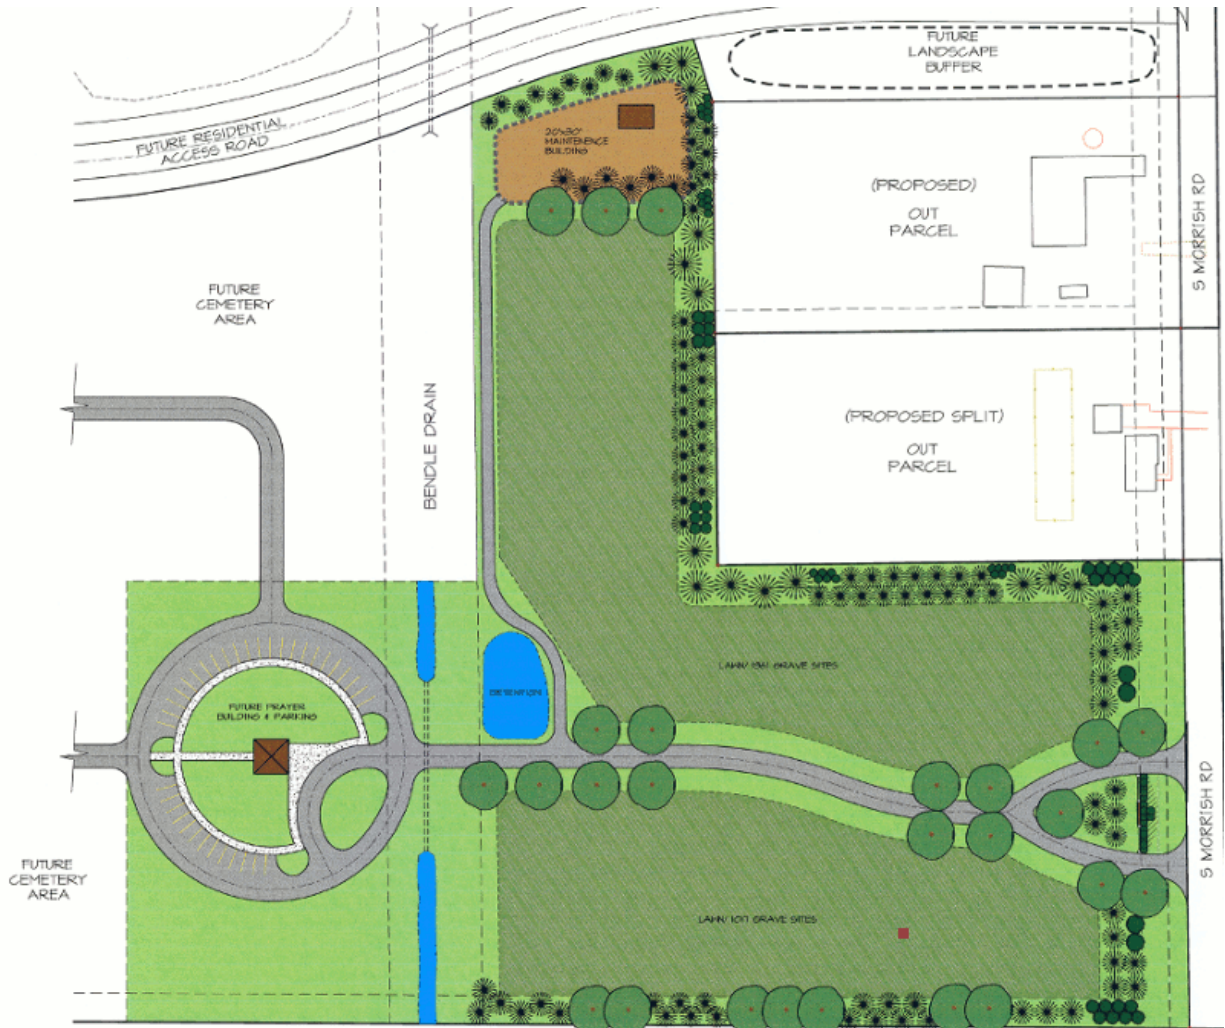

Site Location Map

Garden of Peace | Section A | Lot 650 | Site 0

Moeen Mohammad Kabra

Vacant (sold)	Vacant (sold)	Vacant (sold)	Vacant (sold)	Vacant (sold)
607-0	608-0	609-0	610-0	611-0
Vacant (sold)	Vacant (sold)	Vacant (sold)	Vacant (sold)	Vacant
628-0	629-0	630-0	631-0	632-0
Vacant (sold)	Vacant (sold)	Moeen Kabra	Vacant (sold)	Vacant (sold)
648-0	649-0	650-0	651-0	652-0
Vacant (sold)	Vacant (sold)	Vacant (sold)	Vacant (sold)	Vacant (sold)
668-0	669-0	670-0	671-0	672-0
Vacant (sold)	Vacant (sold)	Vacant (sold)	Vacant (sold)	Vacant
687-0	688-0	689-0	690-0	691-0